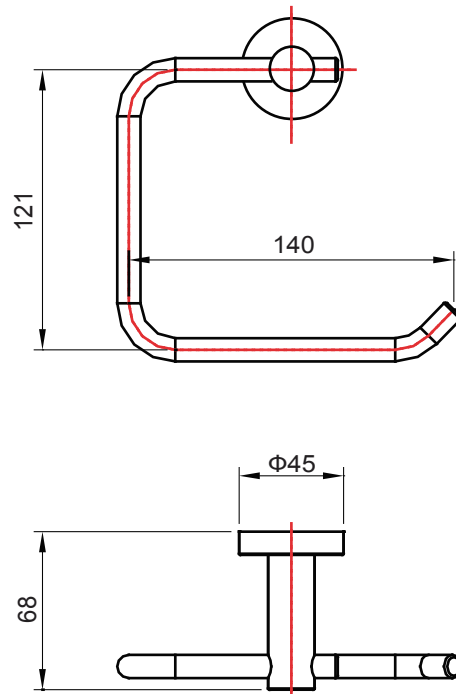

(Rough-in Dimensions):
(Unit): mm

Item No.	ND7208C
Available Color	Chrome
Materials	Brass

Remarks: With install screw set.