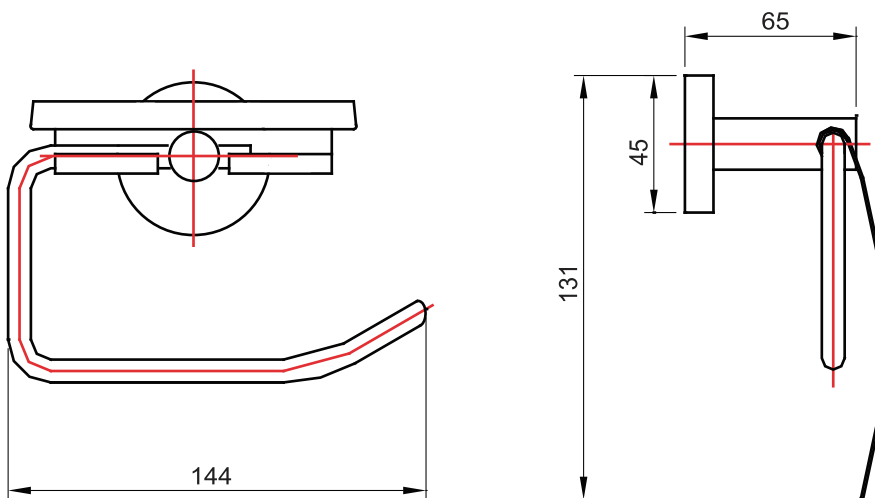

(Rough-in Dimensions):
(Unit): mm

Item No.	ND7207C
Available Color	Chrome
Materials	Brass

Remarks: With install screw set.