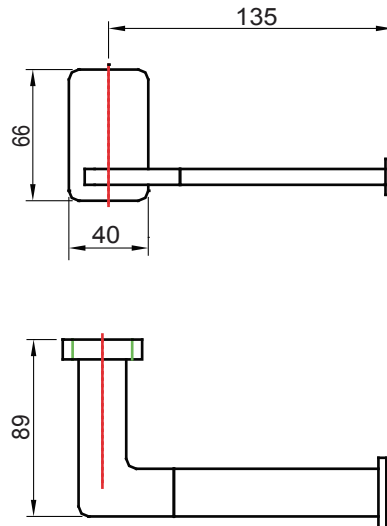

(Rough-in Dimensions):
(Unit): mm

Item No.	ND7205C
Available Color	Chrome
Materials	Brass
Remarks: With install screw set.	