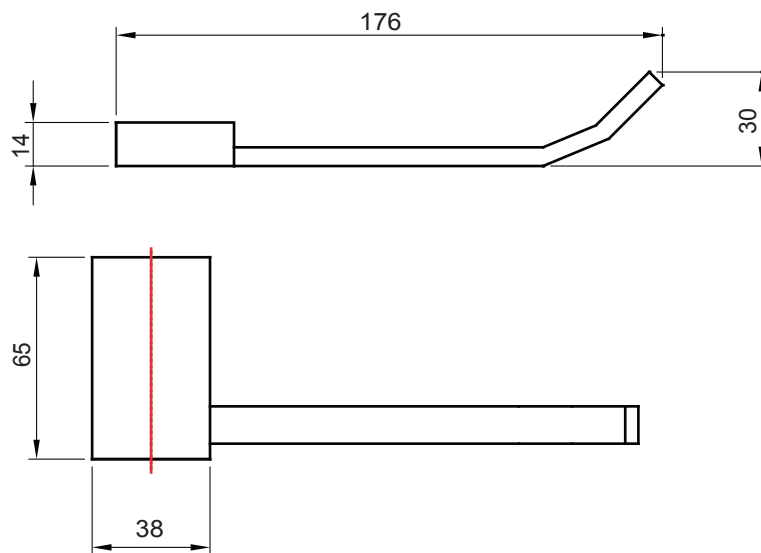

(Rough-in Dimensions):
(Unit): mm

Item No.	ND7204C
Available Color	Chrome
Materials	Brass

Remarks: With install screw set.