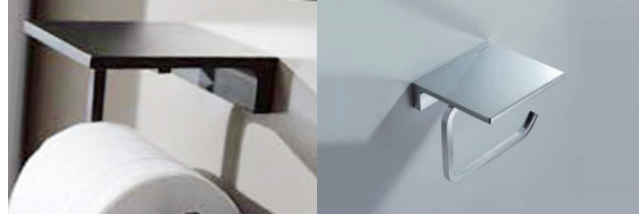

(Rough-in Dimensions):
(Unit): mm

Item No.	ND7203C / ND7203K
Available Color	Chrome / Black
Materials	Brass / PTVコーティング
Remarks: With install screw set.	