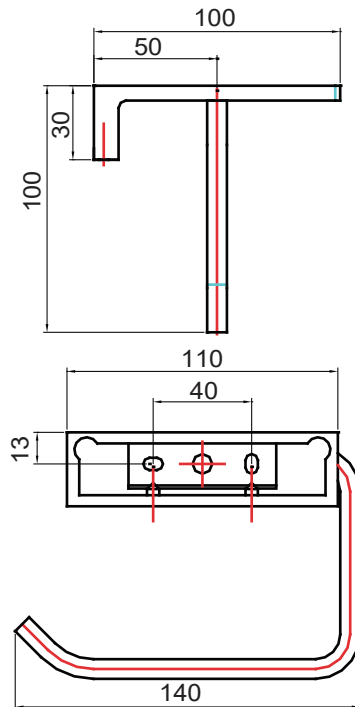

(Rough-in Dimensions):
(Unit): mm

Item No.	ND7203C / ND7203K
Available Color	Chrome / Black
Materials	Brass / PTVコーティング
Remarks: With install screw set.	