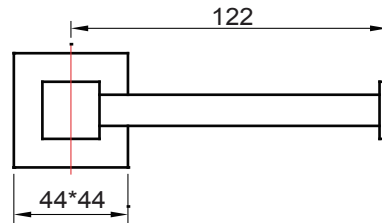

(Rough-in Dimensions):
(Unit): mm

Item No.	ND7201C
Available Color	Chrome
Materials	Brass

Remarks: With install screw set.