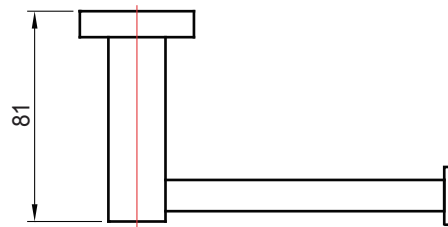

(Rough-in Dimensions):
(Unit): mm

Item No.	ND7201C
Available Color	Chrome
Materials	Brass

Remarks: With install screw set.