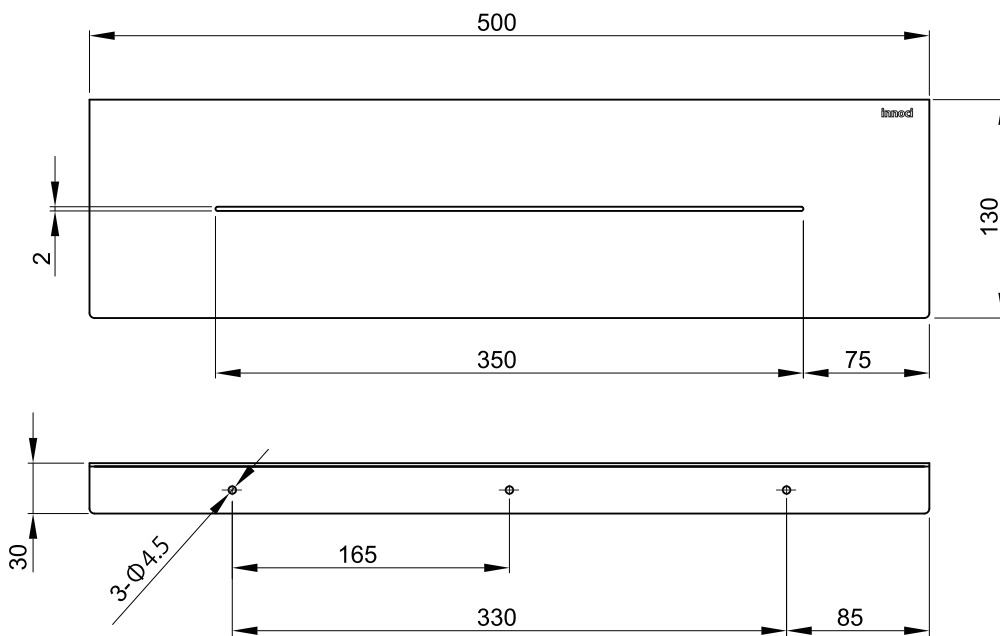

(Rough-in Dimensions):

(Unit): mm

ND7165C

ND7165K

Item No.	ND7165C / ND7165K
Available Color	クローム / ブラック
Materials	SUS304
Remarks : With install screw set.	