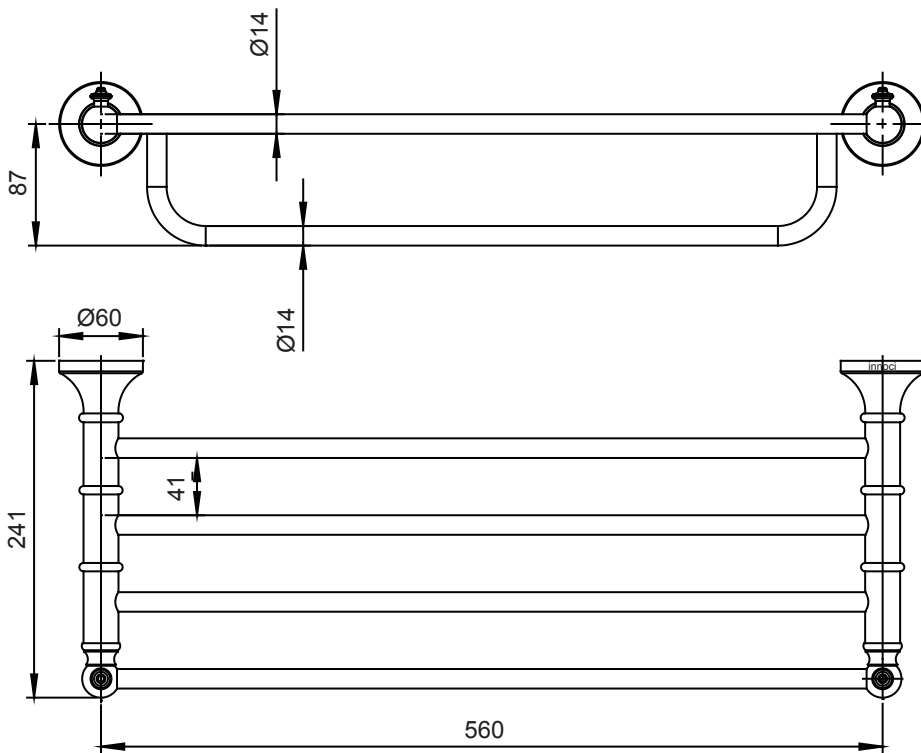

(Rough-in Dimensions):
(Unit): mm

| | |
|-----------------|---------|
| Item No. | ND7127Y |
| Available Color | ORB |
| Materials | Brass |

Remarks: With install screw set.