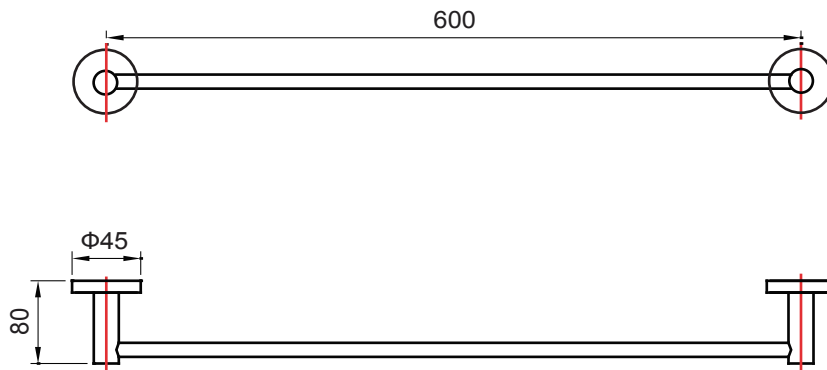

(Rough-in Dimensions):  
(Unit): mm

Item No.	ND7122C
Available Color	Chrome
Materials	Brass
Remarks: With install screw set.	