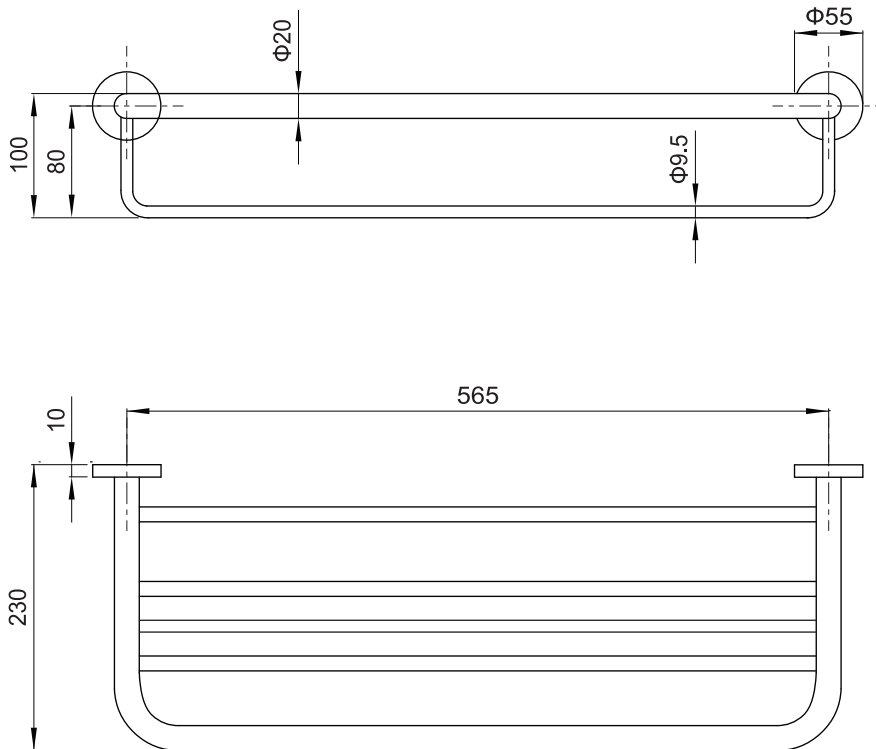

(Rough-in Dimensions):
(Unit): mm

Item No.	ND7105C
Available Color	クローム
Materials	Brass

Remarks : With install screw set.