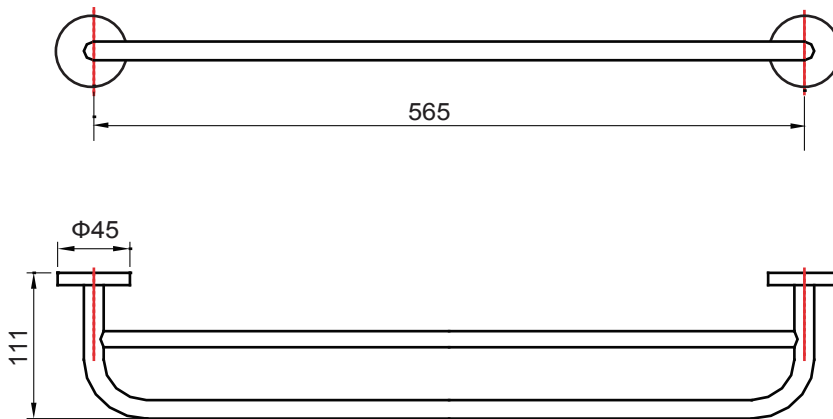

(Rough-in Dimensions):
(Unit): mm

Item No.	ND7104C
Available Color	Chrome
Materials	Brass

Remarks: With install screw set.