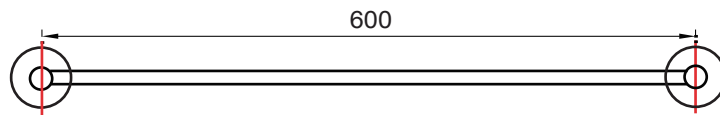

(Rough-in Dimensions):
(Unit): mm

Item No.	ND7102C
Available Color	Chrome
Materials	Brass
Remarks: With install screw set.	