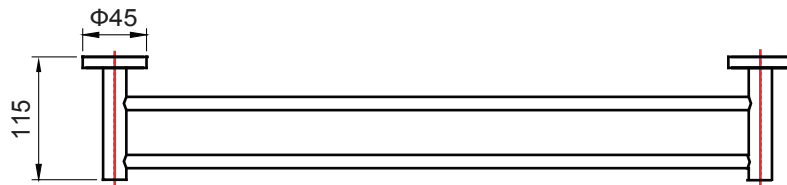

(Rough-in Dimensions):
(Unit): mm

Item No.	ND7102C
Available Color	Chrome
Materials	Brass
Remarks: With install screw set.	