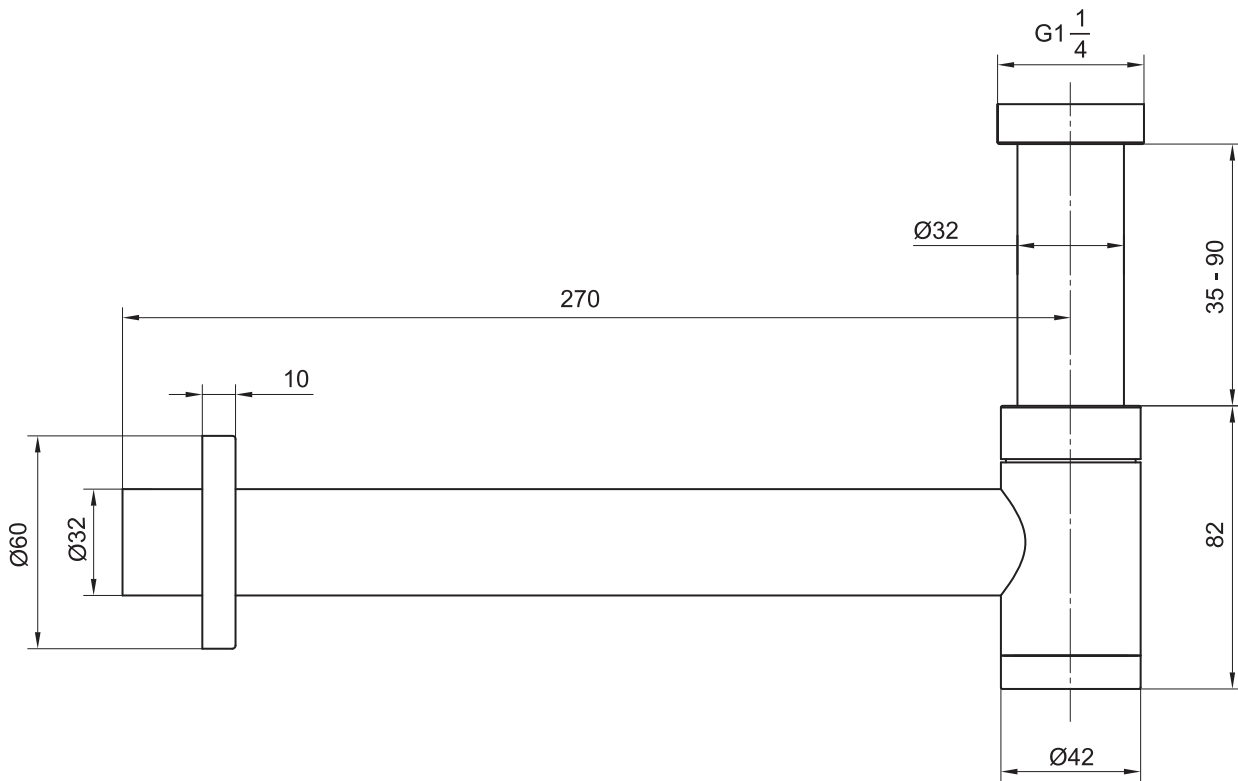

(Rough-in Dimensions):
(Unit): mm

| | |
|-----------------------------------|---------|
| Item No. | ND3305C |
| Available Color | Chrome |
| Materials | Brass |
| Remarks: G1 $\frac{1}{4}$ thread. | |