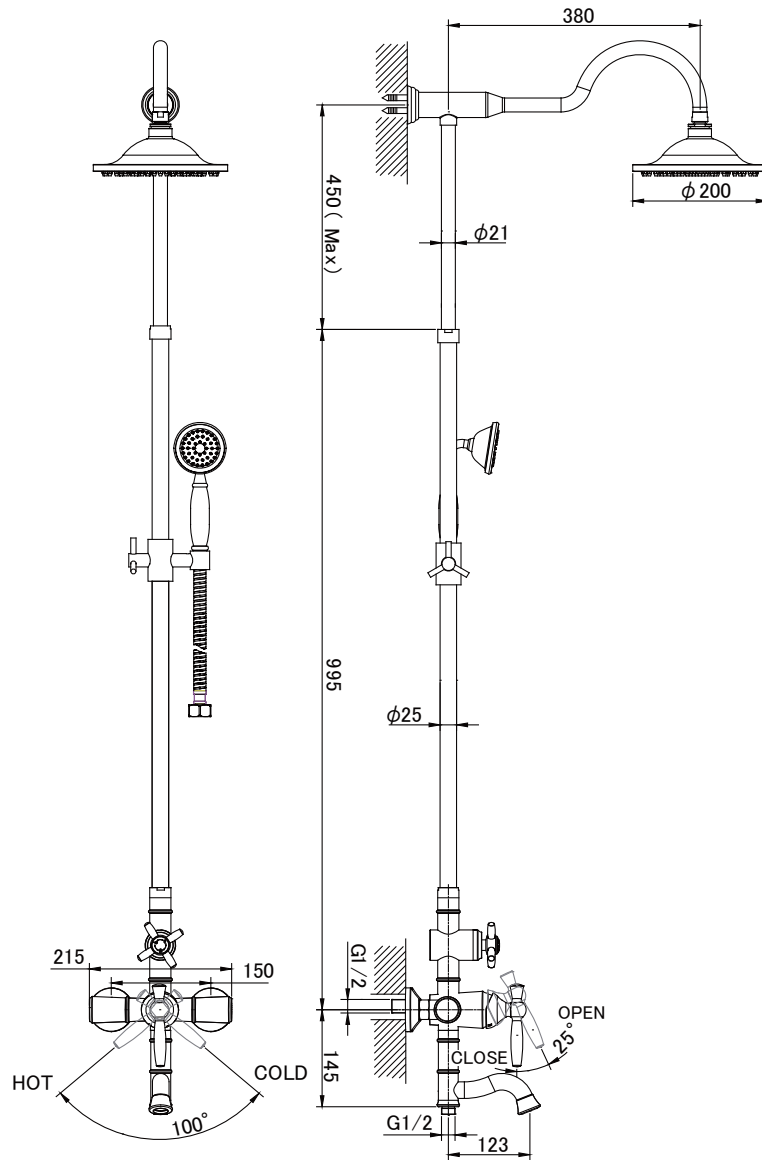

(Rough-in Dimensions):  
(Unit): mm

Item No.	ND2210Y
Available Color	ORB
Materials	Brass
Cartridge	$\Phi 35$ ceramic cartridge
Aerator	Neoperl
Standard pressure	0.3Mpa