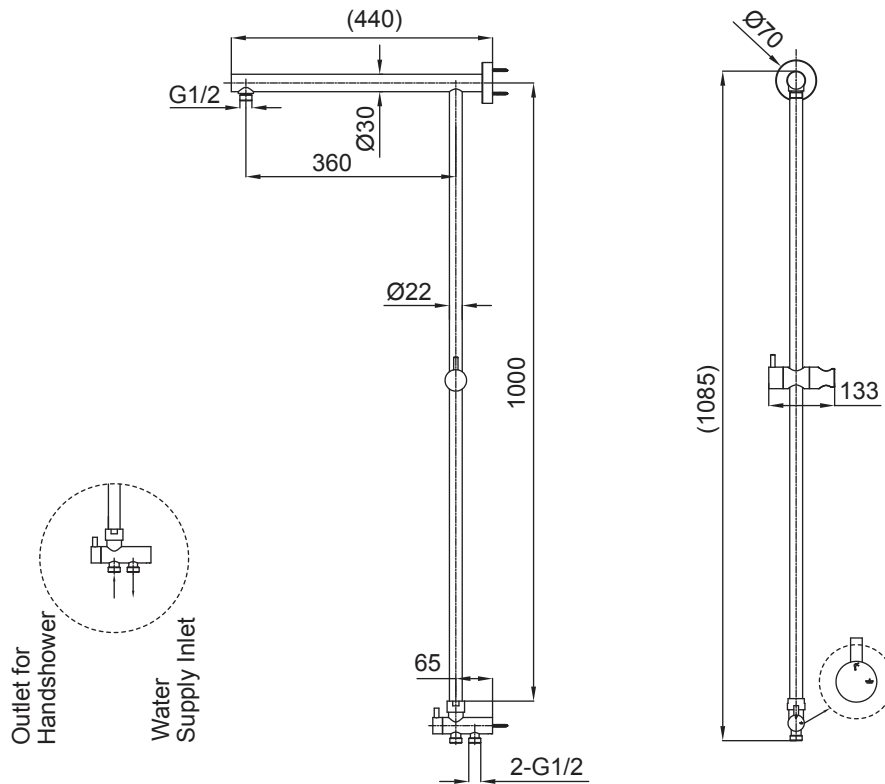

(Rough-in Dimensions):  
(Unit): mm

Item No.	ND2204C-1
Available Color	Chrome
Materials	Brass/ABS
Cartridge	Shunt Valve
Aerator	-
Standard pressure	0.3Mpa

Remarks: Shower Head NP7019C, Hand Held Shower NP7025C, Shower Hose NP7210N, Connect Hose NP7217N.