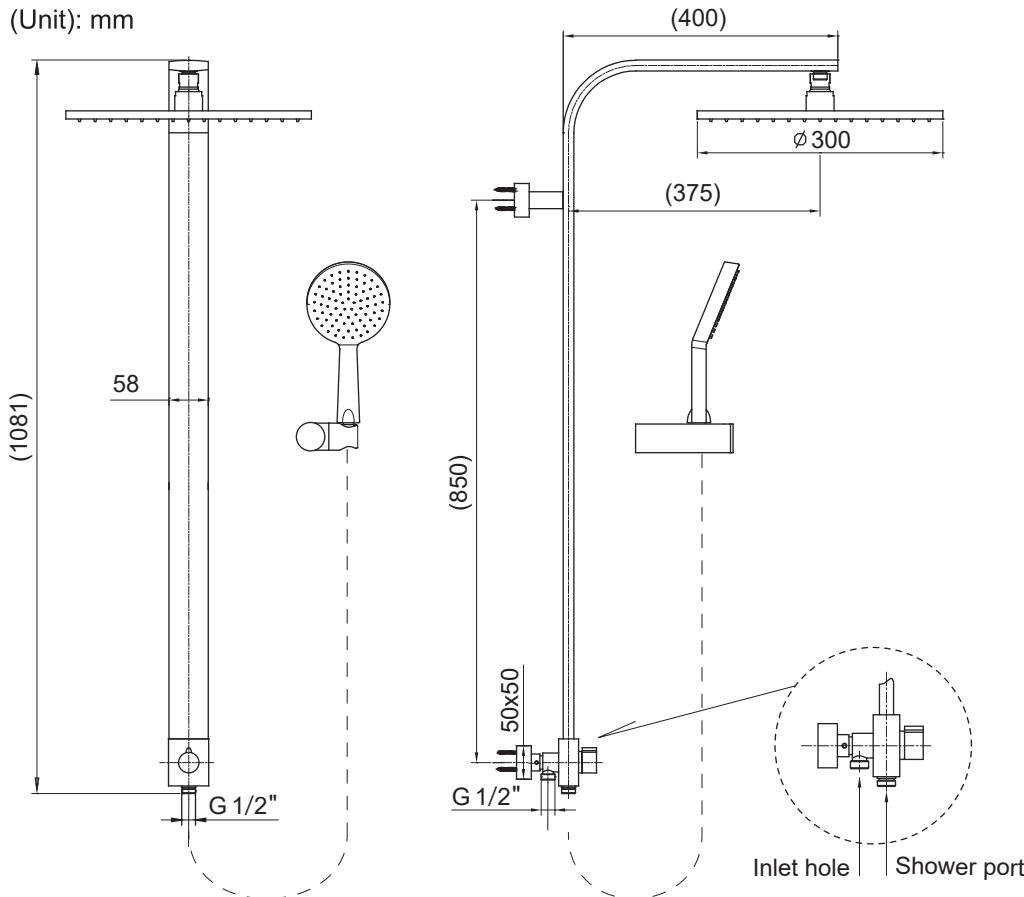

(Rough-in Dimensions):

(Unit): mm

ND2203C-1

Item No.	ND2203C-1
Available Color	クローム
Materials	Brass , ABS
Cartridge	Shunt Valve
Aerator	—
Pressure	Pressure range : 0.1-0.5Mpa , Best to use : 0.3Mpa
Remarks: Shower Head NP7019C, Hand Held Shower NP7025, Hook Rack NP7303C, Shower Hose NP7210N, Connect Hose NP7217N	