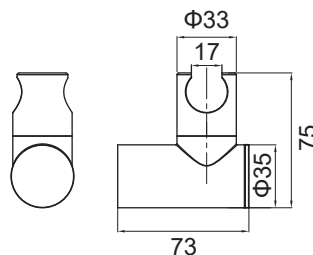

(Rough-in Dimensions):

(Unit): mm

ND2203C-1

Item No.	ND2203C-1
Available Color	クローム
Materials	Brass , ABS
Cartridge	Shunt Valve
Aerator	—
Pressure	Pressure range : 0.1-0.5Mpa , Best to use : 0.3Mpa
Remarks: Shower Head NP7019C, Hand Held Shower NP7025, Hook Rack NP7303C, Shower Hose NP7210N, Connect Hose NP7217N	