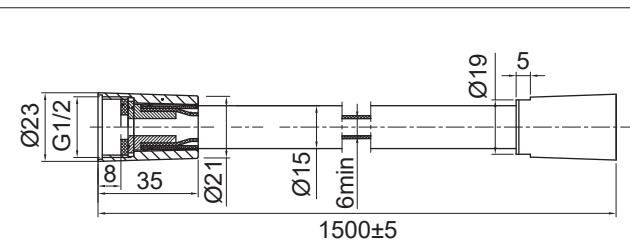

(Rough-in Dimensions):

(Unit): mm

ND2203C-1

Item No.	ND2203C-1
Available Color	クローム
Materials	Brass , ABS
Cartridge	Shunt Valve
Aerator	—
Pressure	Pressure range : 0.1-0.5Mpa , Best to use : 0.3Mpa
Remarks: Shower Head NP7019C, Hand Held Shower NP7025, Hook Rack NP7303C, Shower Hose NP7210N, Connect Hose NP7217N	