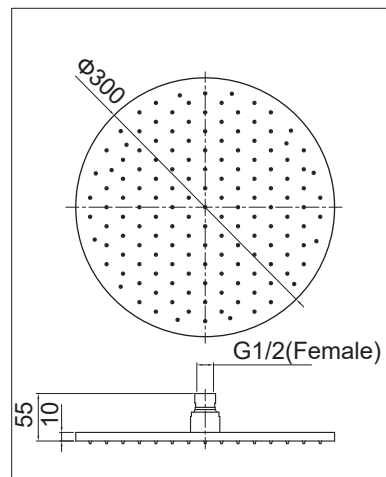

(Rough-in Dimensions):

(Unit): mm

ND2203C-1

Item No.	ND2203C-1
Available Color	クローム
Materials	Brass , ABS
Cartridge	Shunt Valve
Aerator	—
Pressure	Pressure range : 0.1-0.5Mpa , Best to use : 0.3Mpa
Remarks: Shower Head NP7019C, Hand Held Shower NP7025, Hook Rack NP7303C, Shower Hose NP7210N, Connect Hose NP7217N	