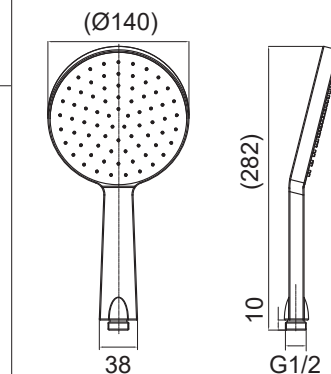

(Rough-in Dimensions):

(Unit): mm

ND2203C-1

Item No.	ND2203C-1
Available Color	クローム
Materials	Brass , ABS
Cartridge	Shunt Valve
Aerator	—
Pressure	Pressure range : 0.1-0.5Mpa , Best to use : 0.3Mpa
Remarks: Shower Head NP7019C, Hand Held Shower NP7025, Hook Rack NP7303C, Shower Hose NP7210N, Connect Hose NP7217N	