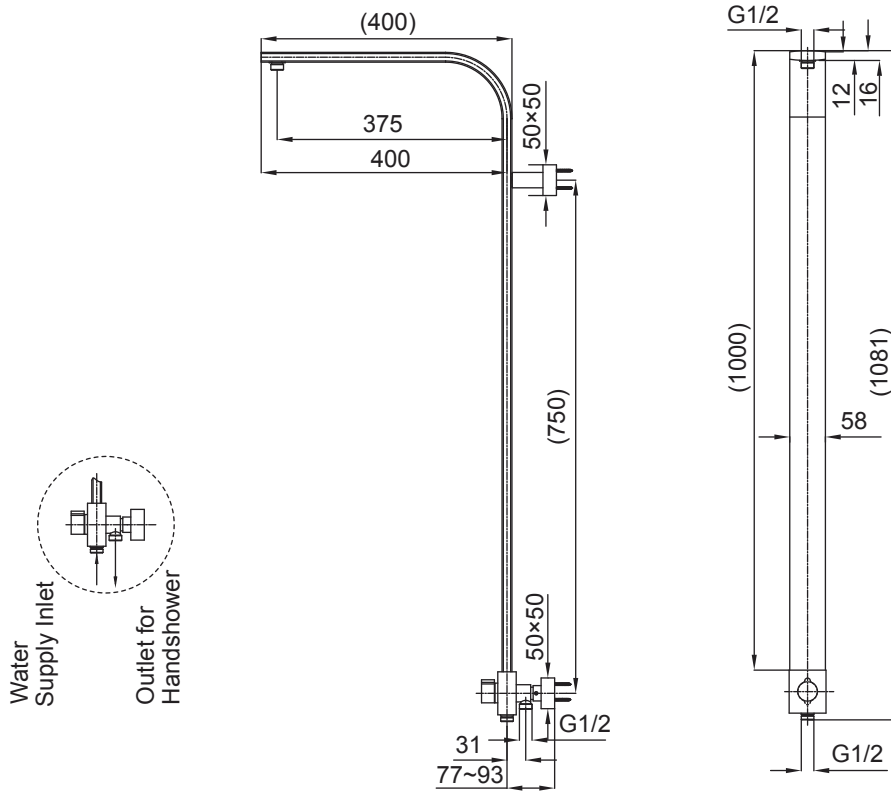

(Rough-in Dimensions):
(Unit): mm

Item No.	ND2203C-1
Available Color	Chrome
Materials	Brass/ABS
Cartridge	Shunt Valve
Aerator	-
Standard pressure	0.3Mpa

Remarks: Shower Head NP7019C, Hand Held Shower NP7025, Hook Rack NP7303C Shower Hose NP7210N, Connect Hose NP7217N.