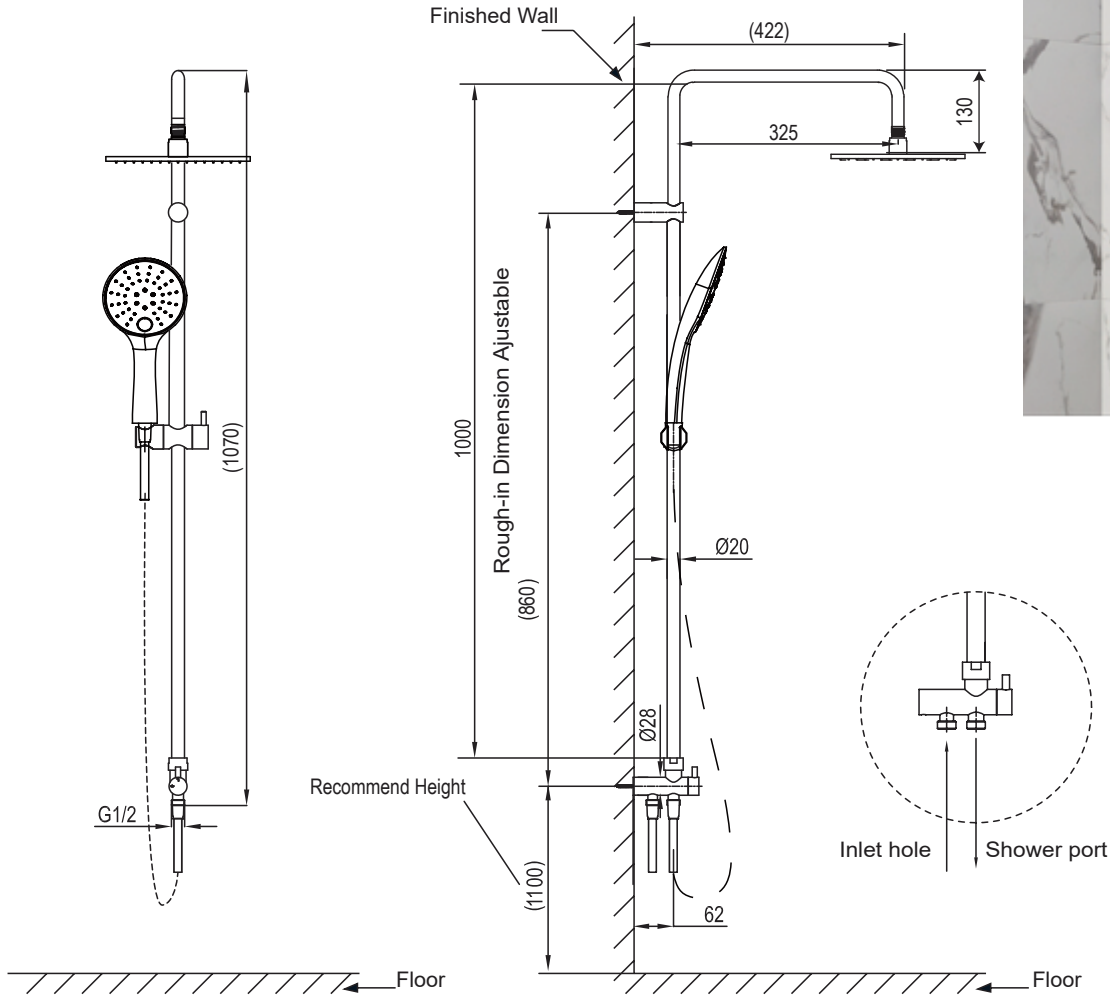

(Rough-in Dimensions):
(Unit): mm

Item No.	ND2201K-1
Available Color	Black
Materials	Brass , ABS
Cartridge	Shunt Valve
Aerator	—
Standard pressure	0.3Mpa

Remarks: Shower Head NP7018K, Hand Held Shower NP7054K, Shower Hose NP7221K, Connect Hose NP7217K