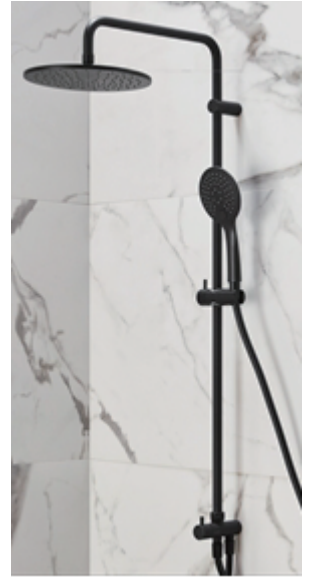

(Rough-in Dimensions):
(Unit): mm

Item No.	ND2201K-1
Available Color	Black
Materials	Brass , ABS
Cartridge	Shunt Valve
Aerator	—
Standard pressure	0.3Mpa

Remarks: Shower Head NP7018K, Hand Held Shower NP7054K, Shower Hose NP7221K, Connect Hose NP7217K