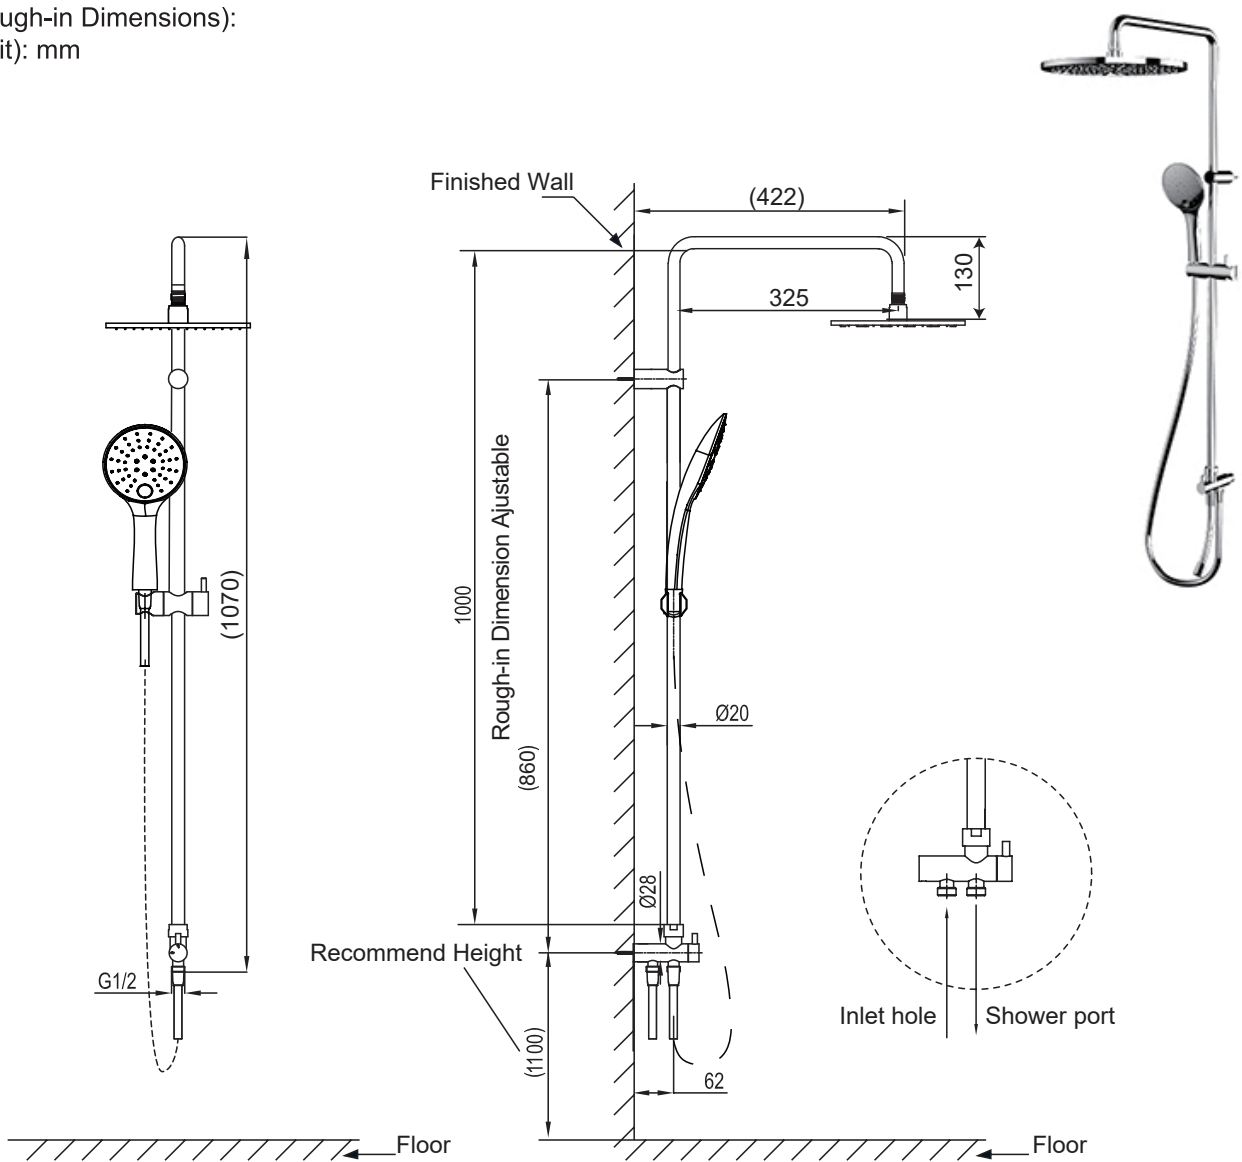

(Rough-in Dimensions):
(Unit): mm

Item No.	ND2201C-1
Available Color	Chrome
Materials	Brass , ABS
Cartridge	Shunt Valve
Aerator	—
Standard pressure	0.3Mpa

Remarks: Shower Head NP7018C, Hand Held Shower NP7054C, Shower Hose NP7210N, Connect Hose NP7217N.