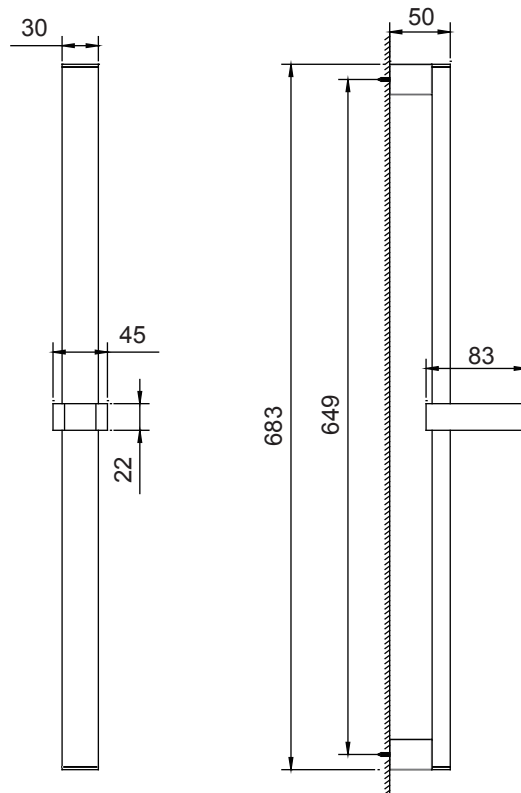

(Rough-in Dimensions):  
(Unit): mm

Item No.	ND1118C
Available Color	Chrome
Materials	Brass

Remarks: Matchable with different hand-held shower & shower hose(Without shower).