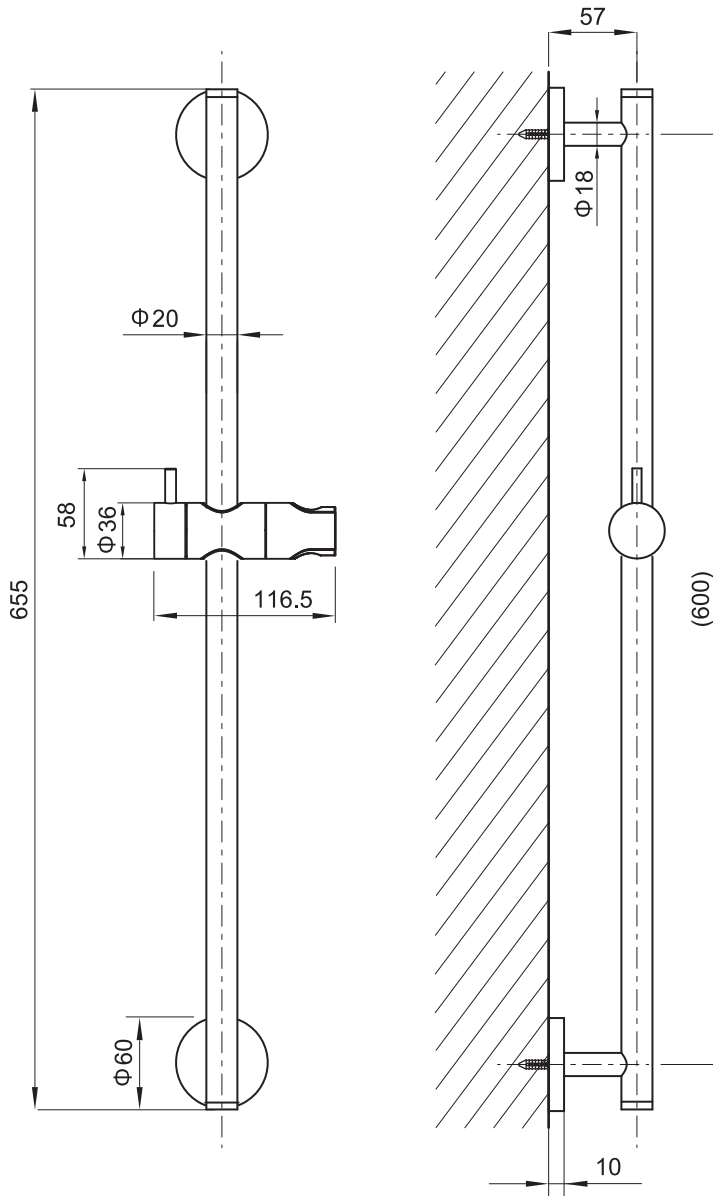

(Rough-in Dimensions):
(Unit): mm

Item No.	ND1117K
Available Color	ブラック
Materials	Brass

Remarks : Matchable with different hand-held shower & shower hose (Without shower) .

K-201909004rev3 bracket-DMS20230814CC