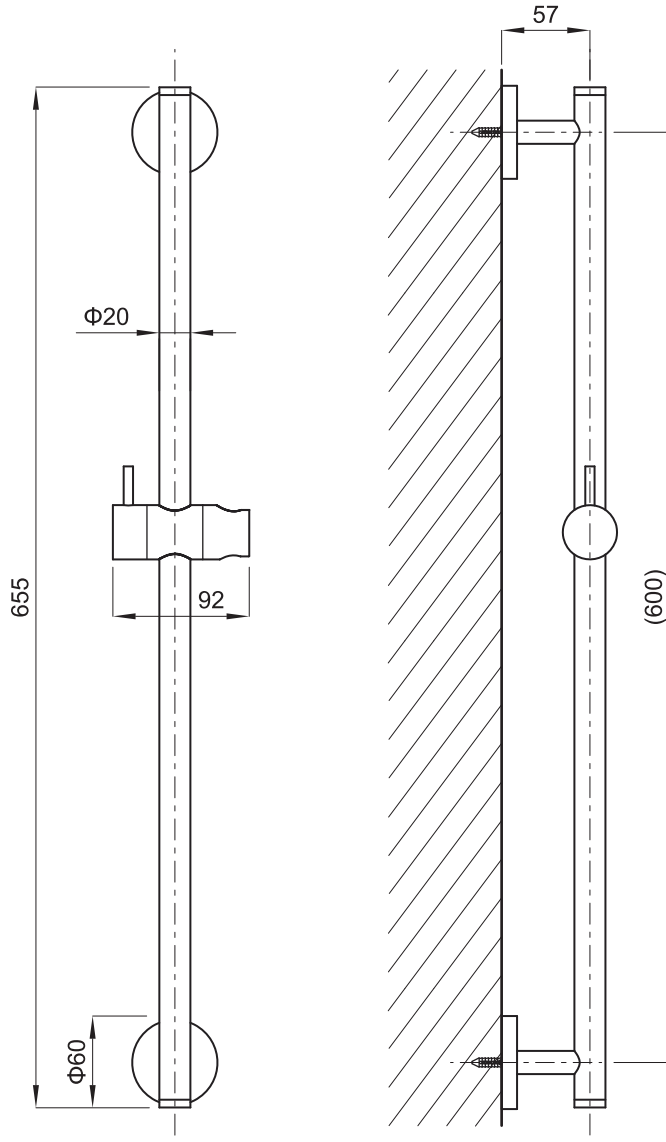

(Rough-in Dimensions):

(Unit): mm

Item No.	ND1117G
Available Color	ゴールド
Materials	Brass
Remarks : Matchable with different hand-held shower & shower hose ( Without shower ) .	

G-201912025rev2