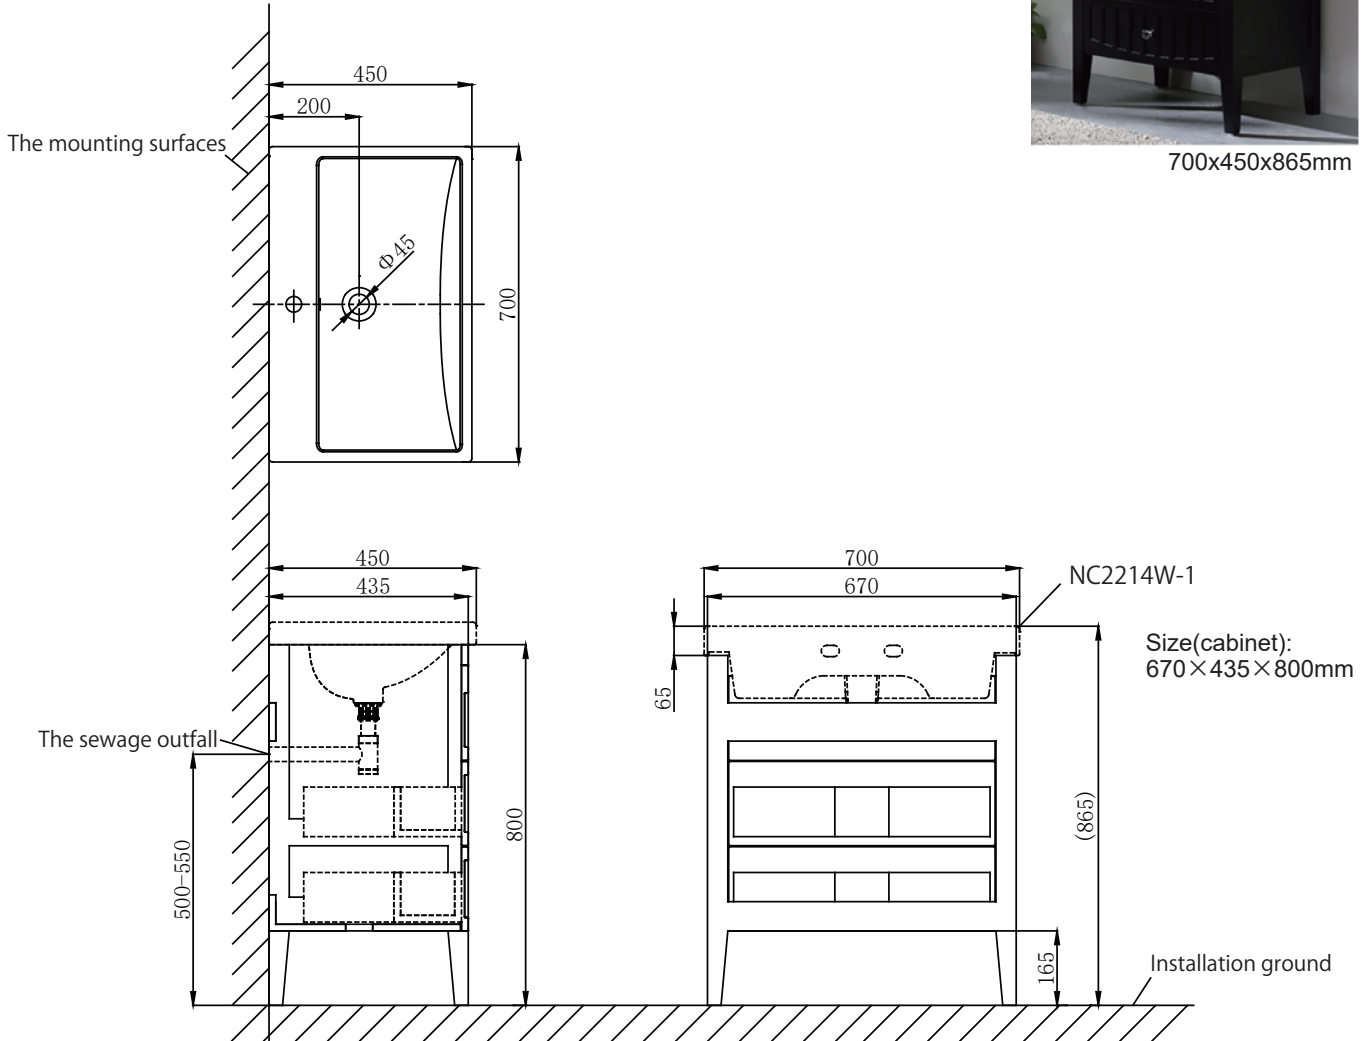

(Rough-in Dimensions):
(Unit): mm

Item No.	NM36802K+NC2214W-1	
Available Color	NM36802K (Black) NC2214-1W (White)	
Materials	NM36802K(Oak +Plywood+Veneer)	NC2214W-1(Vitreous China)