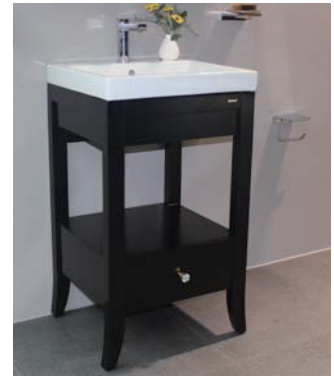

(Rough-in Dimensions):  
(Unit): mm

NC2213W-1  
500X450X190

NM34801K  
500X450X865

Item No.	NC2213W-1+NM34801K
Available Color	NC2213W-1(White) NM34801K(Black )
Materials	NC2213W-1(Vitreous China) NM34801K(Oak+Plywood+Veneer )

Remarks: Faucet and drainage“Sikai”Cushion hinge not included.