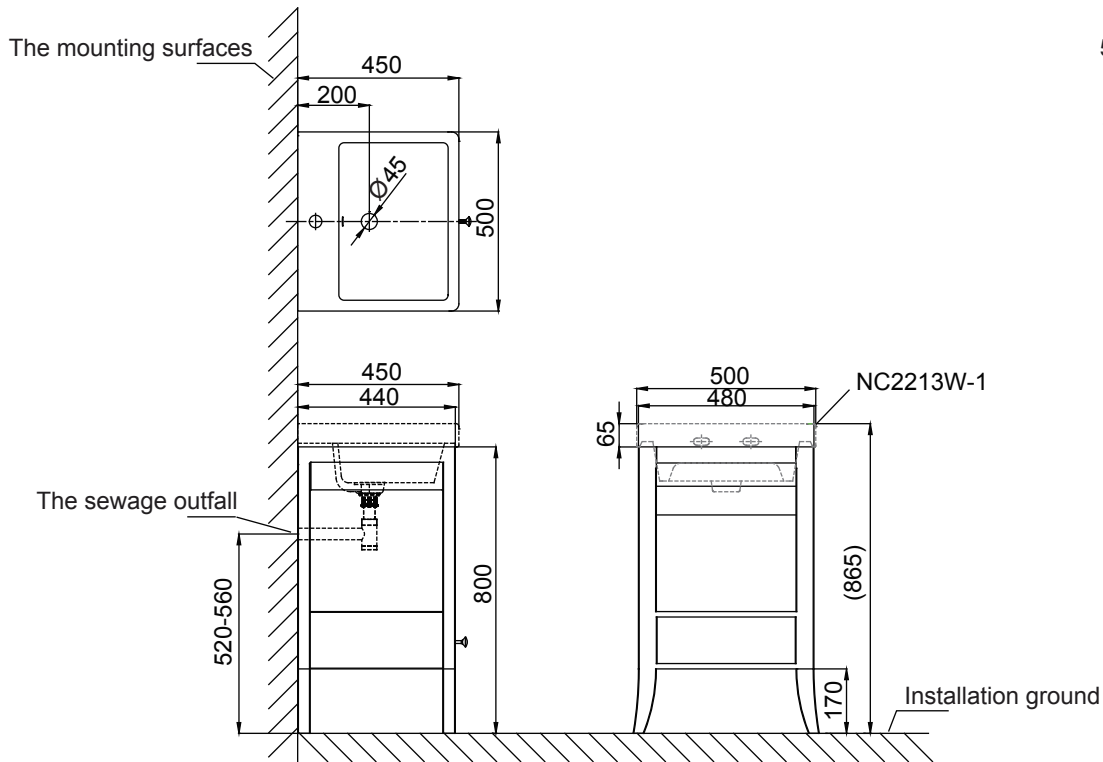

(Rough-in Dimensions):  
(Unit): mm

NC2213W-1  
500X450X190

NM34801K  
500X450X865

Item No.	NC2213W-1+NM34801K
Available Color	NC2213W-1(White) NM34801K(Black )
Materials	NC2213W-1(Vitreous China) NM34801K(Oak+Plywood+Veneer )