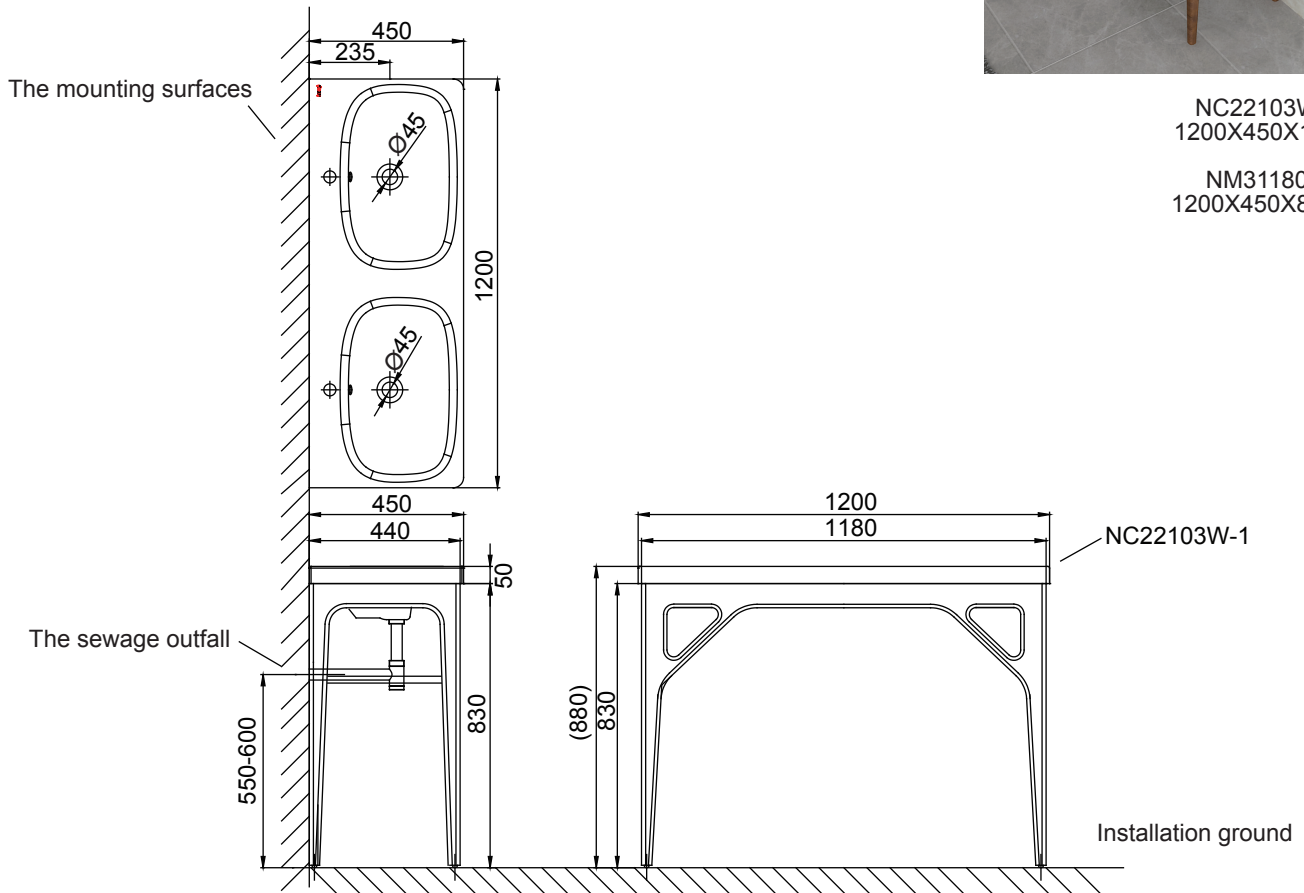

(Rough-in Dimensions):
(Unit): mm

NC22103W-1
1200X450X175

NM311802U
1200X450X880

Item No.	NC22103W-1+NM311802U
Available Color	NC22103W-1(White) NM311802U(Red brow)
Materials	NC22103W-1(Vitreous China) NM311802U(Bend willow)

Remarks: Faucet and drainage not included.