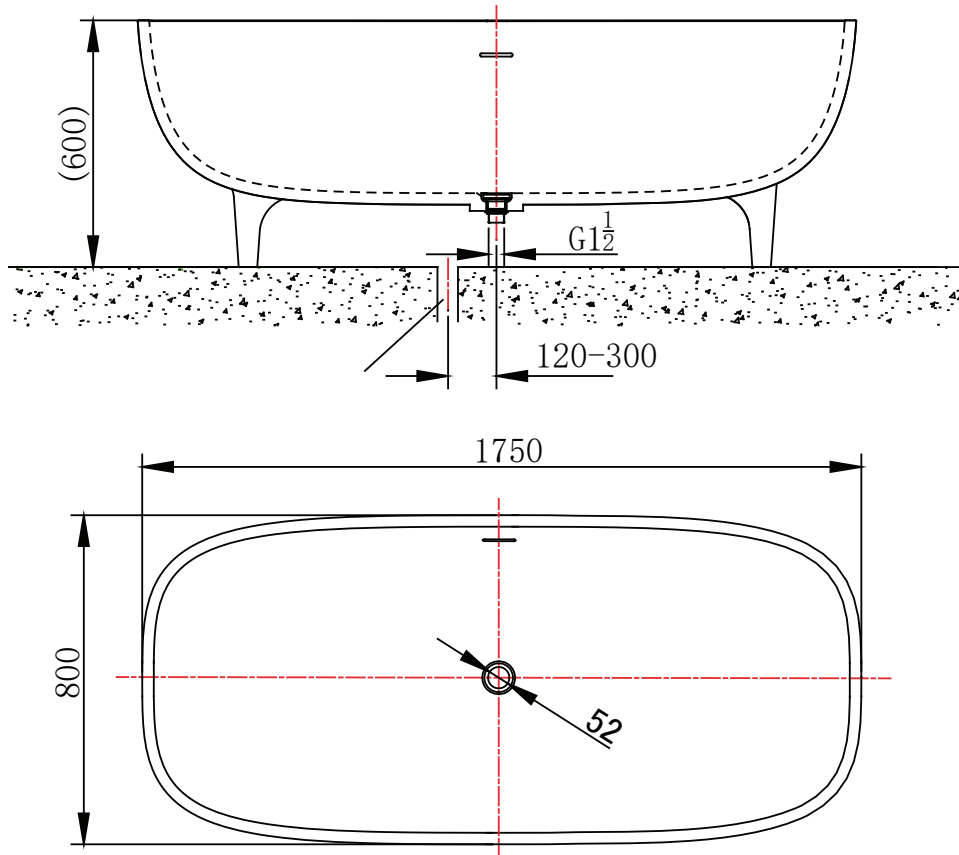

(Rough-in Dimensions):
(Unit): mm

(Size): 1750X800X600

Item No.	NB26701W-1
Capacity	litres to overflow 300L
Available Color	White
Materials	Solid Surface
Shipping Package	L 1860 × W 920 × H 750 mm 1 set / 1 CTN G.W : 173 kg

Remarks: Included Press Bath Drain ND9109W. Recommend to ND9106C brass tube (L=500mm).