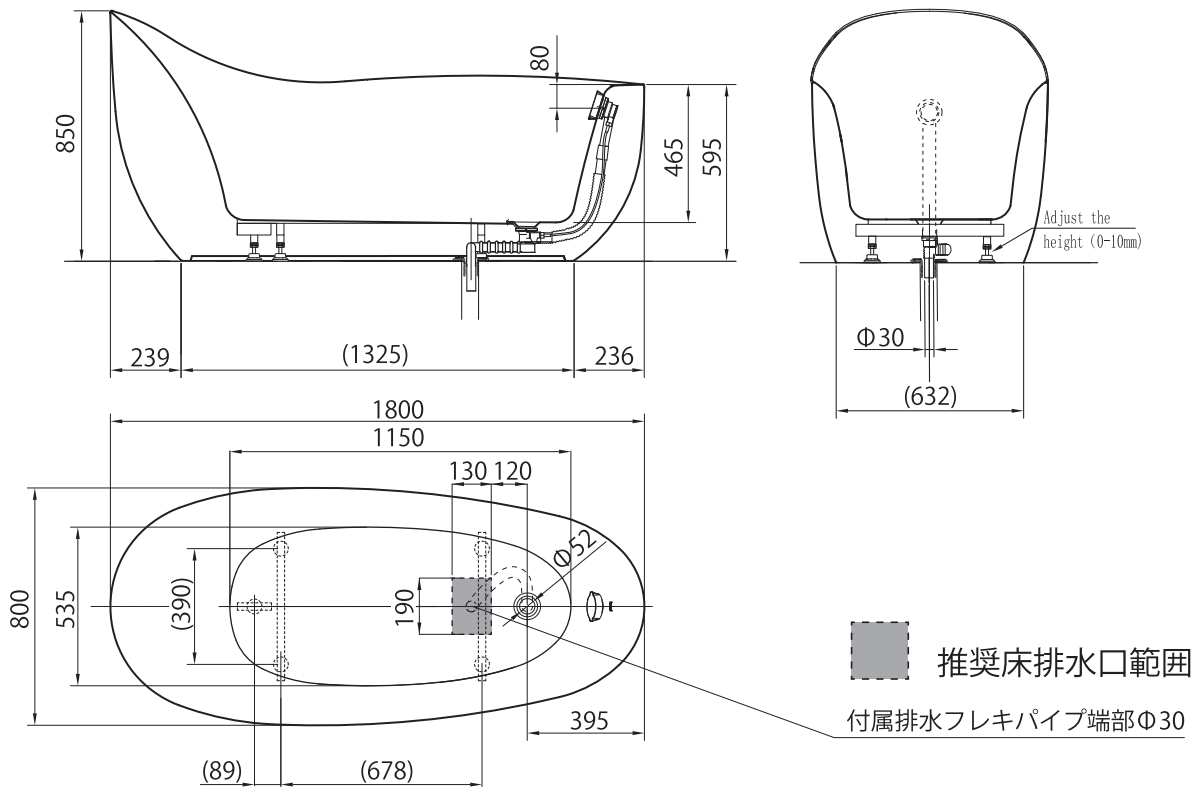

(Rough-in Dimensions):
(Unit): mm

1800X800X850

Item No.	NB25802TW-1K
Capacity	litres to overflow 227L
Available Color	Black & White
Materials	Acrylic
Shipping Package	(L)1840 X (W)850 X (H)X 880mm, (1set/1CTN)G.W : 70 kg

Remarks : ND9102C brass pop-up (L=700mm) and ND9106N brass tube (L=500mm) included.