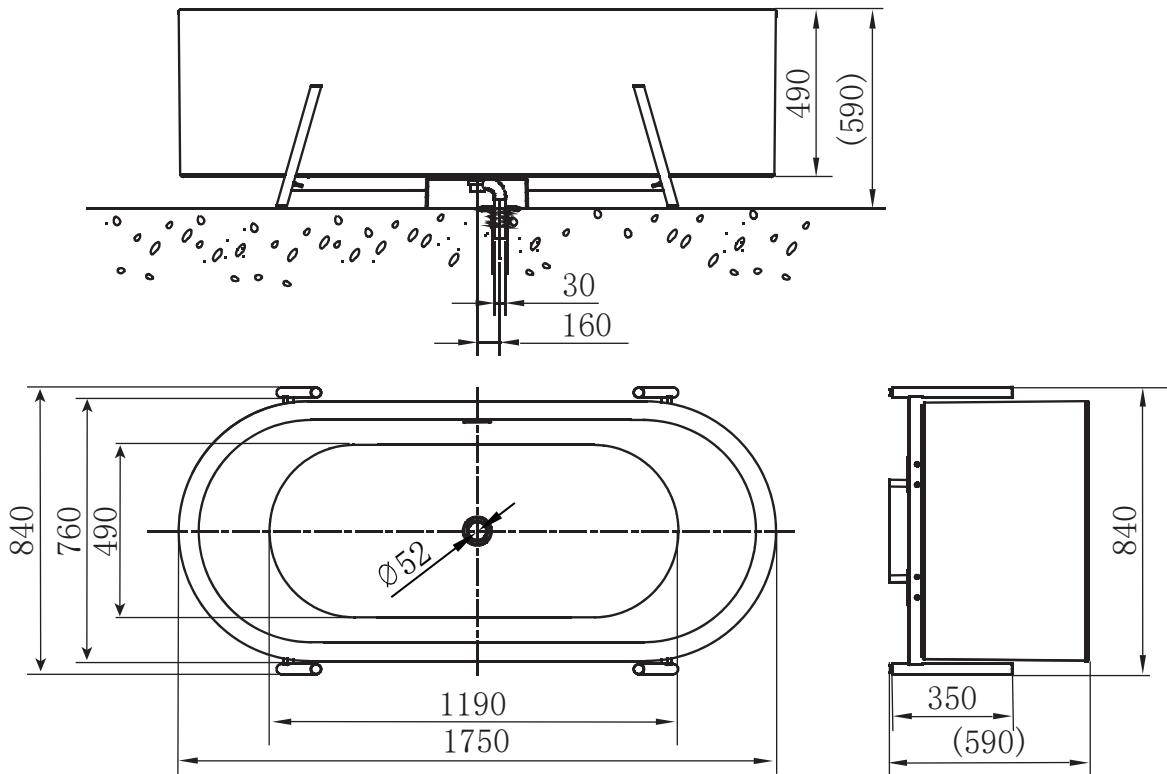

(Rough-in Dimensions):
(Unit): mm

1750x840x590mm

Item No.	NB25708W-1KB
Capacity	Full water volume : 240L
Available Color	White
Materials	Acrylic
Remarks	Included: Press Bath Drain : ND9113C , Drain Pipe : ND9106N