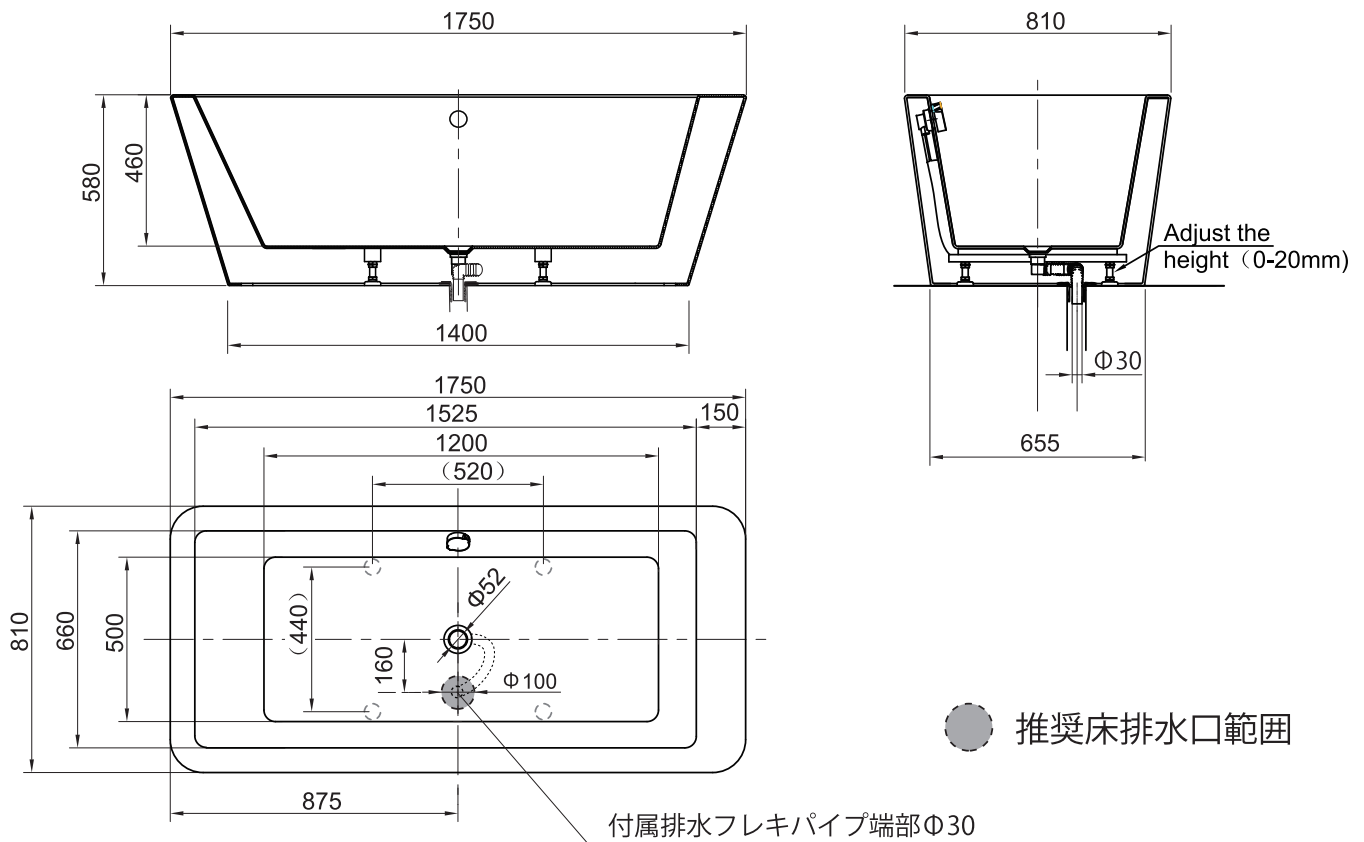

(Rough-in Dimensions):
(Unit): mm

1750X810X580

Item No.	NB25701TW-1K
Capacity	litres to overflow 254L
Available Color	Black & White
Materials	Acrylic
Shipping Package	(L) 1800 X (W) 850 X (H) 630mm, (1set/1CTN) G.W : 55 kg

Remarks: ND9102C brass pop-up (L=700mm) and ND9106N brass tube (L=500mm) included.