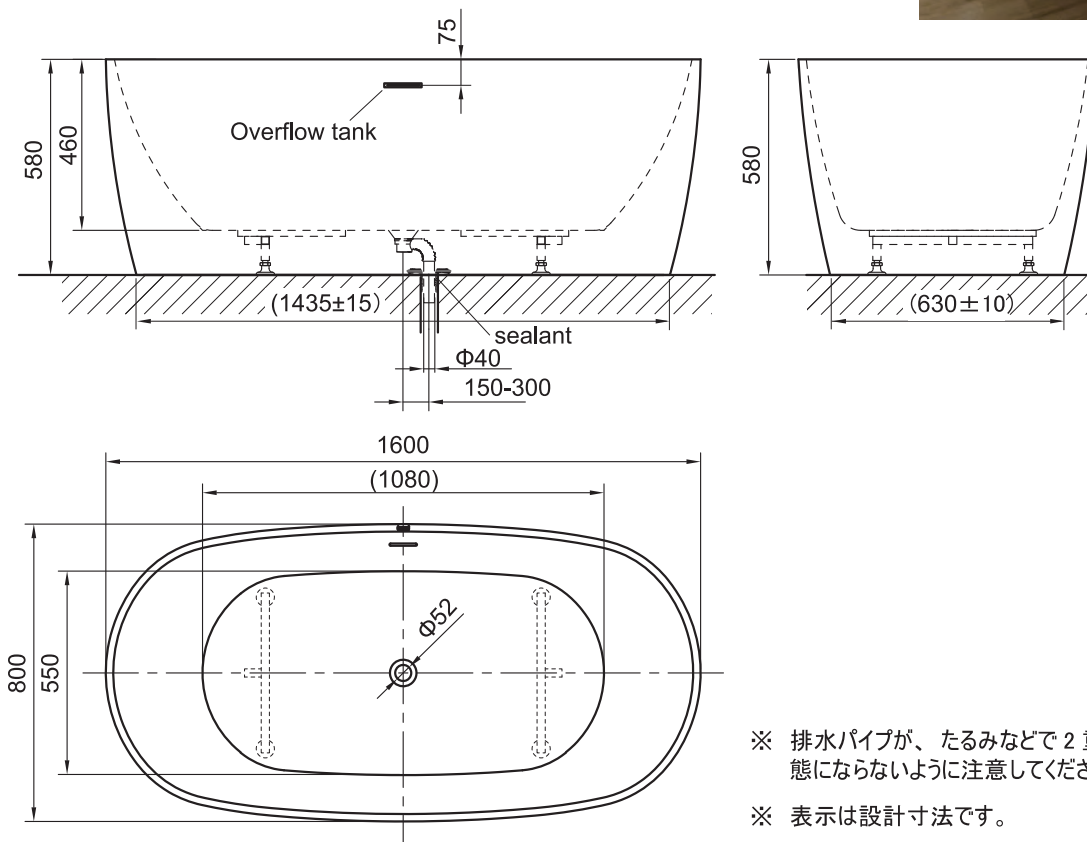

(Rough-in Dimensions):

(Unit): mm

| | |
|------------------|--|
| Item No. | NB25604M-1 |
| Capacity | Litres to overflow 274L |
| Available Color | Matt White |
| Materials | Acrylic |
| Shipping Package | L 1650 X W 850 X H 600 mm (1 set / 1 CTN) G.W : 48 kg |
| Remarks | : With overflow function, Contains black copper bouncing water dispensers, black overflow grooves and plastic sewage pipes. L=400-1000mm |