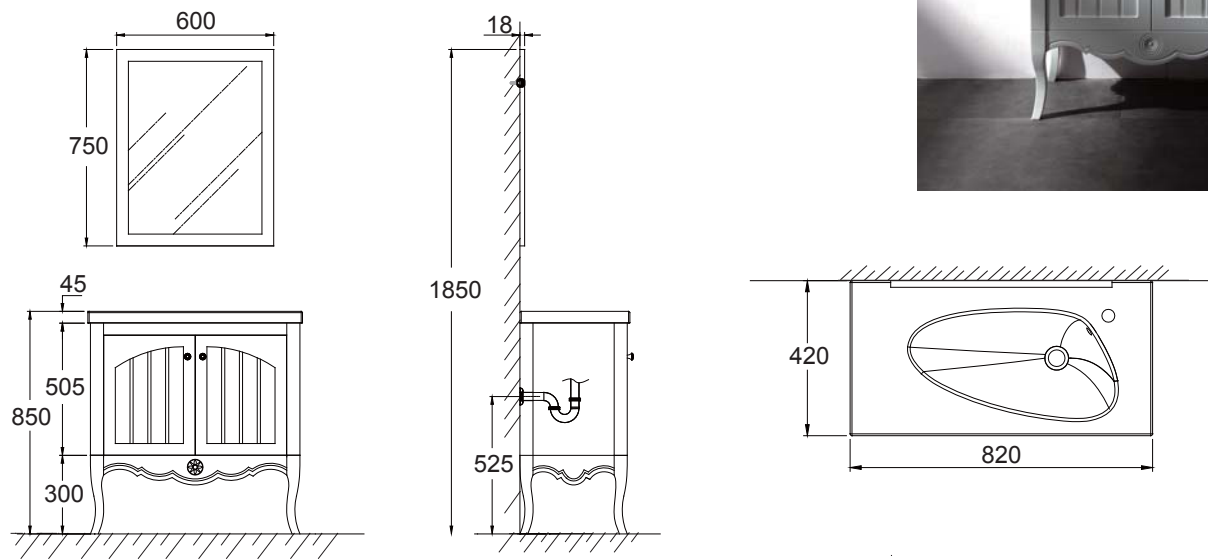

(Rough-In Dimensions):
(Unit):mm

Item No.	MA017W+ M2201W
Available Color	Cabinet : White Basin : White Wall Hung Mirror : White
Materials	Cabinet : PVC+Solid Wood Basin : Vitreous China Wall Hung Mirror Mirror frame Solid Wood
Integral Items	MA017W : M3210W : 82cm Wall hung cabinet(patten engraved) C2273W-1 : 82cm counter top basin M2201W : Wall hung mirror
Recommend mixer	F16061C/F14691C /F14489C : Lavatory faucet M2201W-T : White wall hung mirror M2321N : Rectangular mirror with lamp