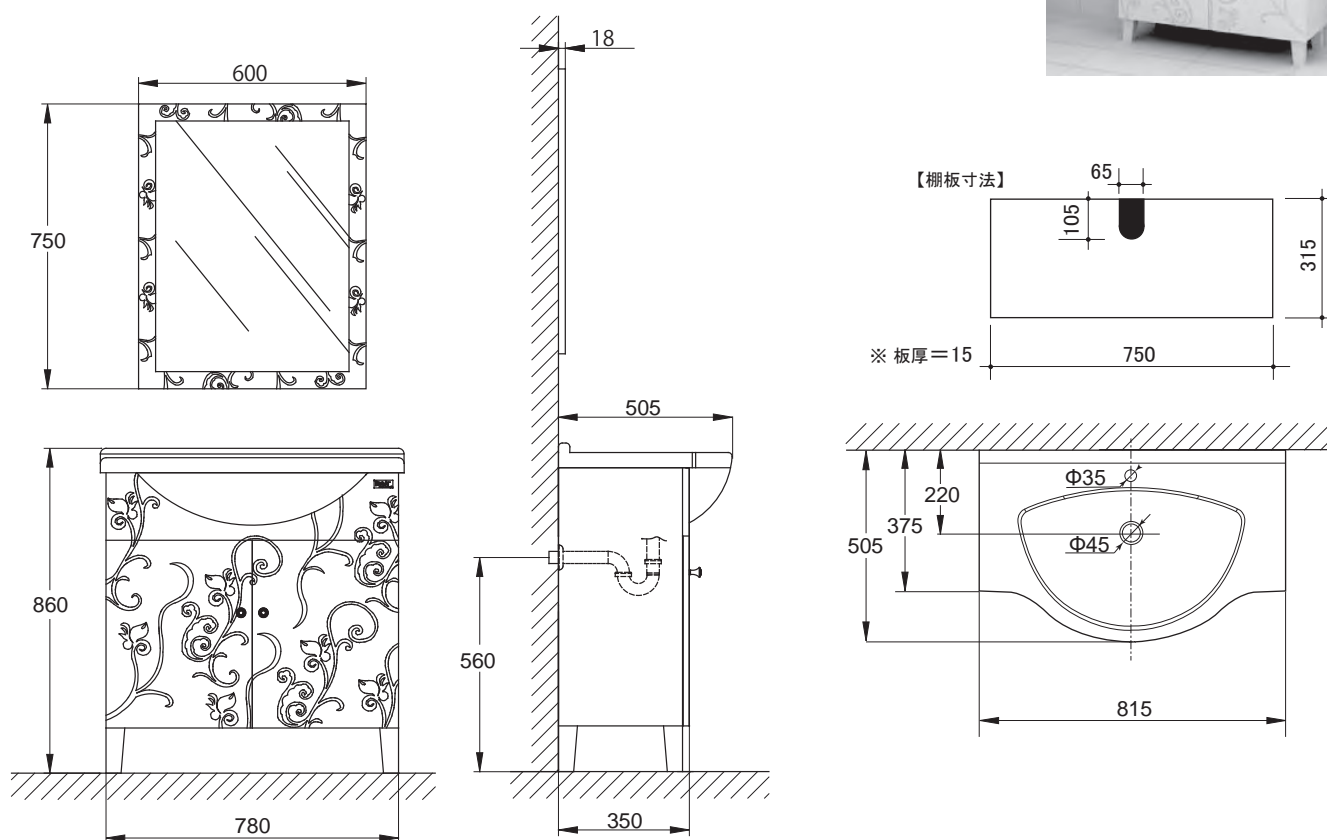

(Rough-in Dimensions):
(Unit): mm

Item No.	MA015W-T+ M2201W-T
Available Color	Cabinet , Basin , Wall Hung Mirror : White
Materials	Cabinet : PVC+(Door) Solid Wood Wall Hung Mirror , Mirror frame : Solid Wood Basin : Vitreous China
Integral Items	M3572W-T : Vanity (pattern engraved) C22164W-1 : 82cm counter top basin M2201W-T : Wall hung mirror(pattern engraved)
Remarks	Recommend to use with P6502C-2 (P-trap : 390mm)