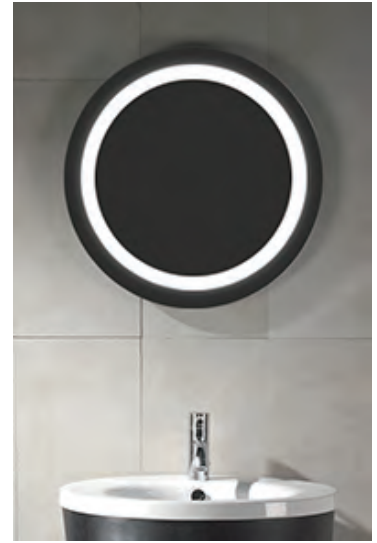

(Rough-in Dimensions):
(Unit): mm

Item No.	M221S-1
Transformer	AC 220V 50/60Hz ※100V対応可
Remark	LED