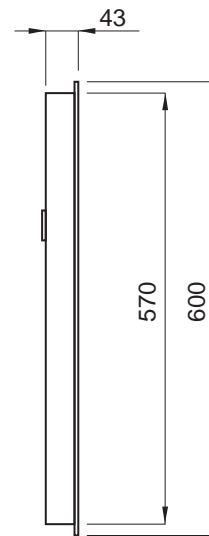

(Rough-in Dimensions):
(Unit): mm

Item No.	M221S-1
Transformer	AC 220V 50/60Hz ※100V対応可
Remark	LED