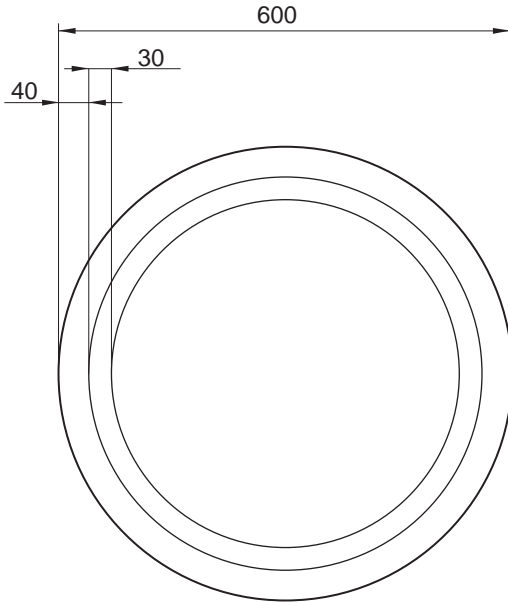

(Rough-in Dimensions):
(Unit): mm

Item No.	M221S-1
Transformer	AC 220V 50/60Hz ※100V対応可
Remark	LED