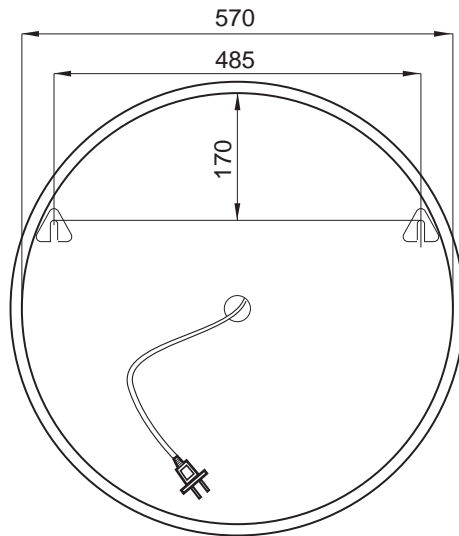

(Rough-in Dimensions):
(Unit): mm

Item No.	M221S-1
Transformer	AC 220V 50/60Hz ※100V対応可
Remark	LED