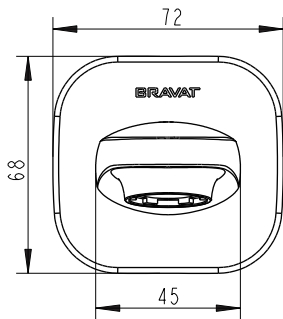

(Rough-in Dimensions):  
(Unit): mm

Item No.	FS217BW-07
Available Color	Matt black
Materials	DZR Brass
Cartridge	—
Aerator	Neoperl Rub Clean Aerator
Work water pressure	0.15 - 1.0 MPa
Remarks	—