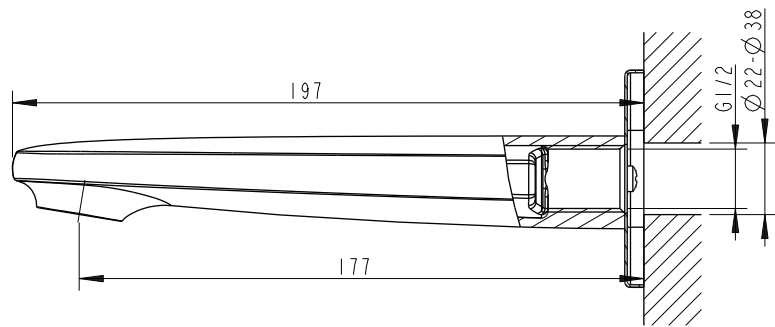

(Rough-in Dimensions):  
(Unit): mm

Item No.	FS217BW-07
Available Color	Matt black
Materials	DZR Brass
Cartridge	—
Aerator	Neoperl Rub Clean Aerator
Work water pressure	0.15 - 1.0 MPa
Remarks	—