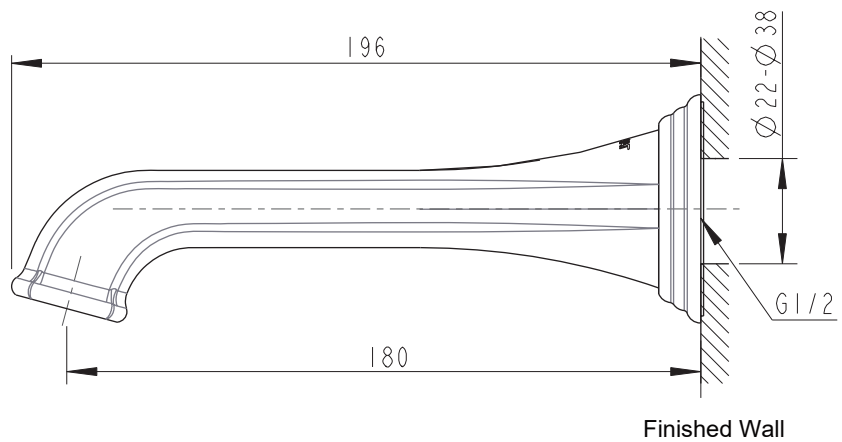

(Rough-in Dimensions):
(Unit): mm

Item No.	FS214CP	
Available Color	Chrome	
Materials	Brass	
Cartridge	—	
Aerator	Neoperl Aerator	
Recommended pressure	min. 0.05 MPa—recommended 0.1 – 0.5 MPa	Flow Rate: Spout: 20L/min @ 0.3MPa
Remarks	—	