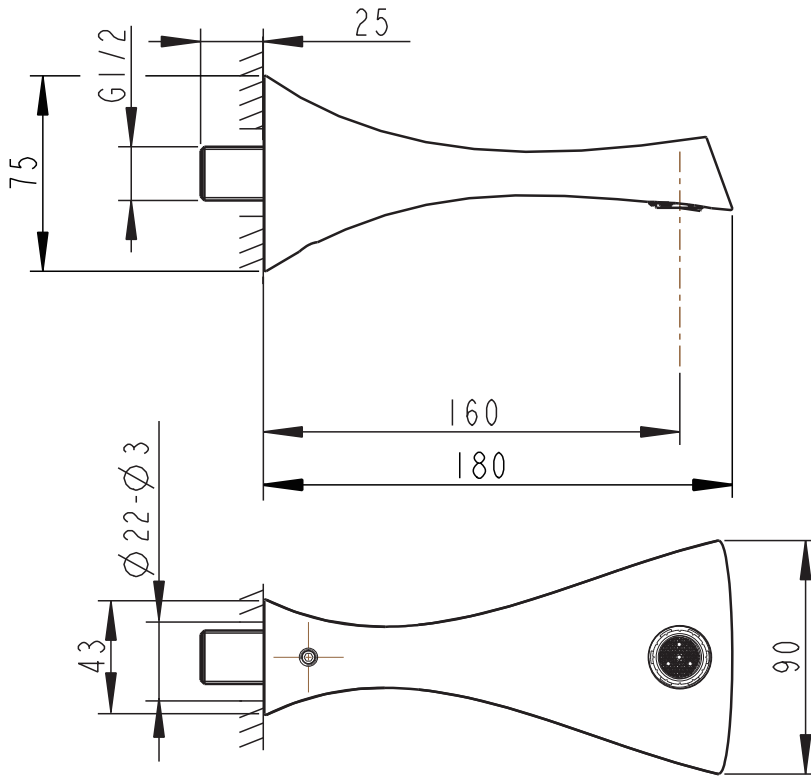

(Rough-in Dimensions):
(Unit): mm

Item No.	FS121C
Available Color	Chrome
Materials	Brass
Aerator	Neoperl Aerator
Remark	Flow Rate : 20L/min@0.3MPa