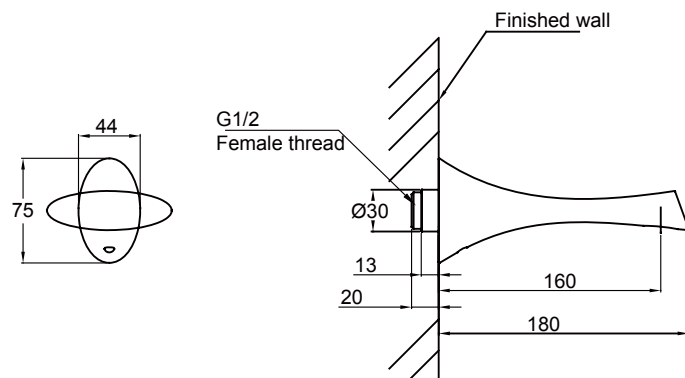

(Rough-In Dimensions):
 (Unit):mm

Item No.	FS121C
Available Color	Chrome
Materials	Brass