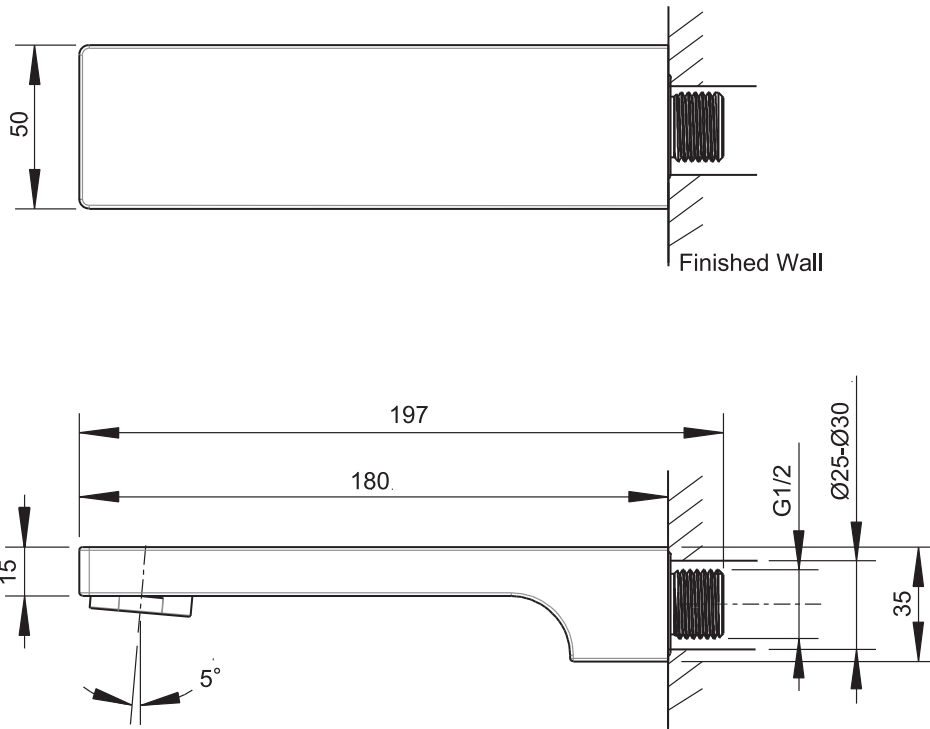

(Rough-in Dimensions):
(Unit): mm

Item No.	FS116C
Available Color	Chrome
Materials	Brass
Aerator	Neoperl Aerator
Flow Rate	20L/min @ 0.3MPa