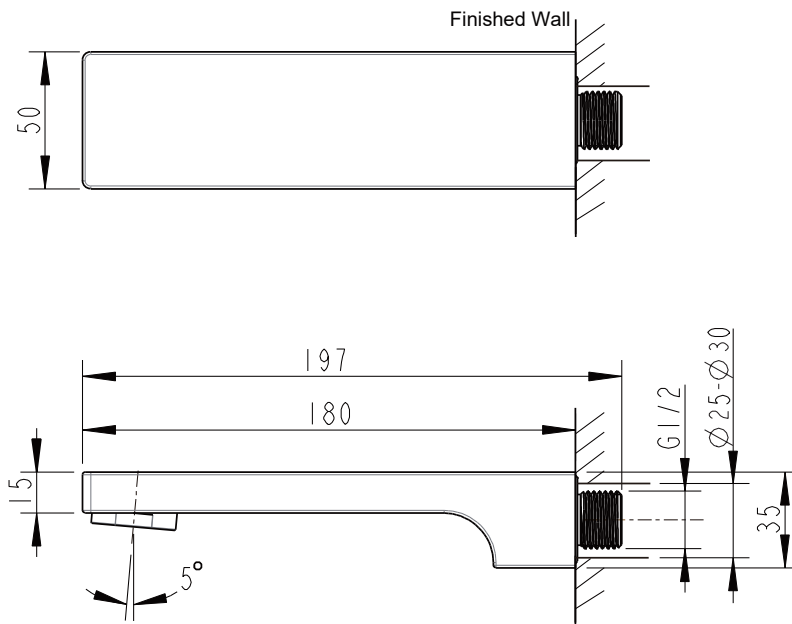

(Rough-in Dimensions):  
(Unit): mm

Item No.	FS116C
Available Color	Chrome
Materials	Brass
Remarks	Size:180 × 50 × 50mm