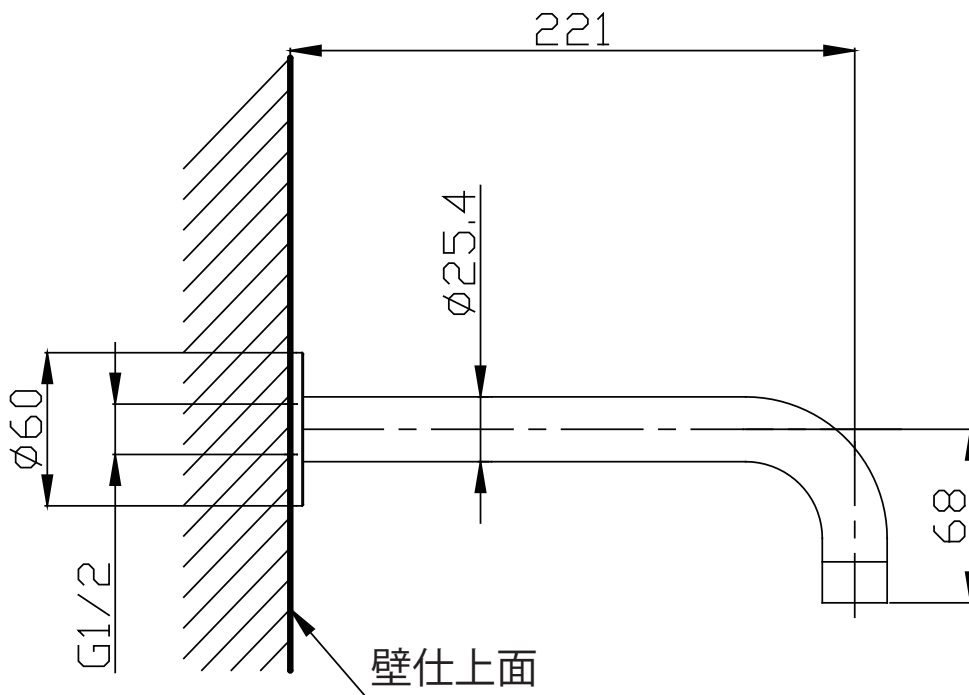

(Rough-in Dimensions):
(Unit): mm

Item No.	FS102C
Available Color	Chrome
Materials	Brass
Cartridge	—
Aerator	—
Recommended pressure	min. 0.5 bar – recommended 1 – 5 bar
Specification	—