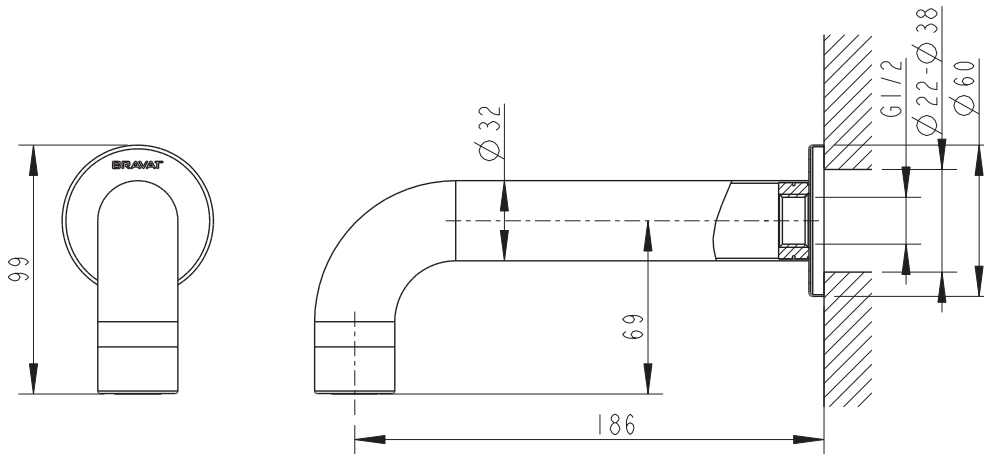

(Rough-in Dimensions):
 (Unit): mm

Item No.	FS101C
Available Color	Chrome
Materials	Brass
Flow rate	at 3 bar flow pressure for bath: approx. 21.5 l/min , for shower: approx. 18 l/min
Remarks	—