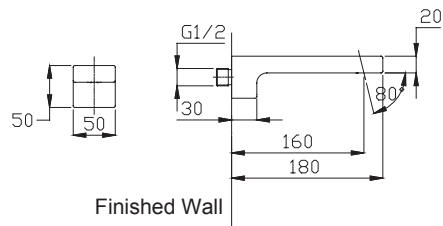

(Rough-In Dimensions):
(Unit):mm

P7766C-1

FB86061C-3

D221C

FS116C

Item No.	FB86061C-3+D221C+FS116C+P7766C-1
Available Color	Chrome
Materials	Brass
Combination	In-wall three way transfer valve Handshower set Spout Wall-mount shower head