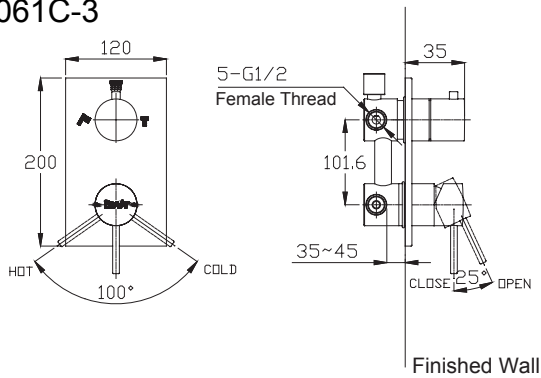

(Rough-In Dimensions):
(Unit):mm

P7766C-1

FB86061C-3

D221C

FS116C

Item No.	FB86061C-3+D221C+FS116C+P7766C-1
Available Color	Chrome
Materials	Brass
Combination	In-wall three way transfer valve Handshower set Spout Wall-mount shower head