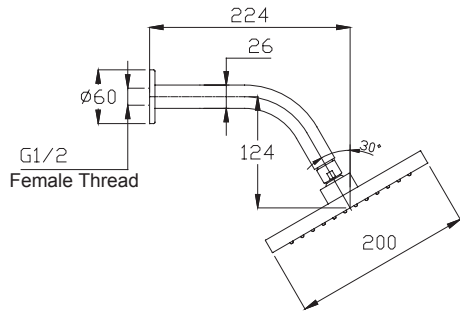

(Rough-In Dimensions):
(Unit):mm

P7766C-1

FB86061C-3

D221C

FS116C

Item No.	FB86061C-3+D221C+FS116C+P7766C-1
Available Color	Chrome
Materials	Brass
Combination	In-wall three way transfer valve Handshower set Spout Wall-mount shower head