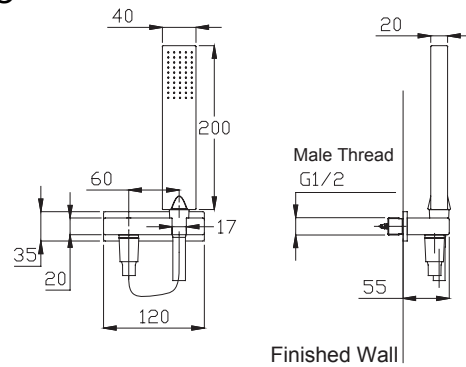

(Rough-In Dimensions):
(Unit):mm

P7766C-1

FB86061C-3

D221C

FS116C

Item No.	FB86061C-3+D221C+FS116C+P7766C-1
Available Color	Chrome
Materials	Brass
Combination	In-wall three way transfer valve Handshower set Spout Wall-mount shower head