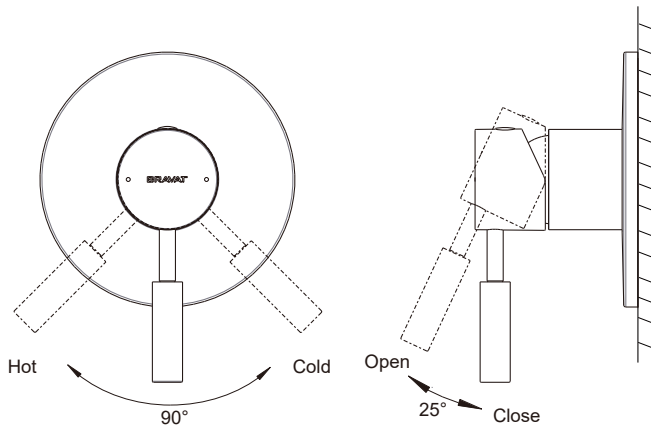

(Rough-in Dimensions):  
(Unit): mm

Item No.	FB85251C-A / 1-Way (1-Function)
Color	Chrome
Materials	Brass
Recommended pressure	1-5bar