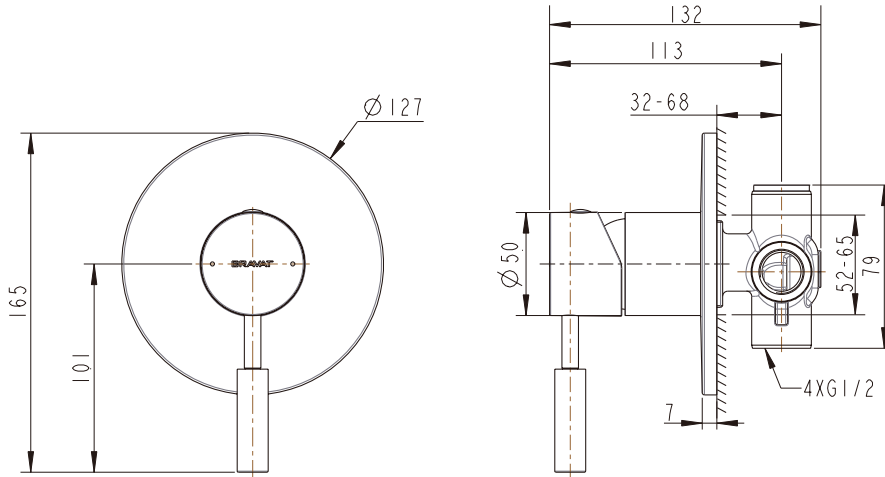

(Rough-in Dimensions):  
(Unit): mm

Item No.	FB85251C-A / 1-Way (1-Function)
Color	Chrome
Materials	Brass
Recommended pressure	1-5bar