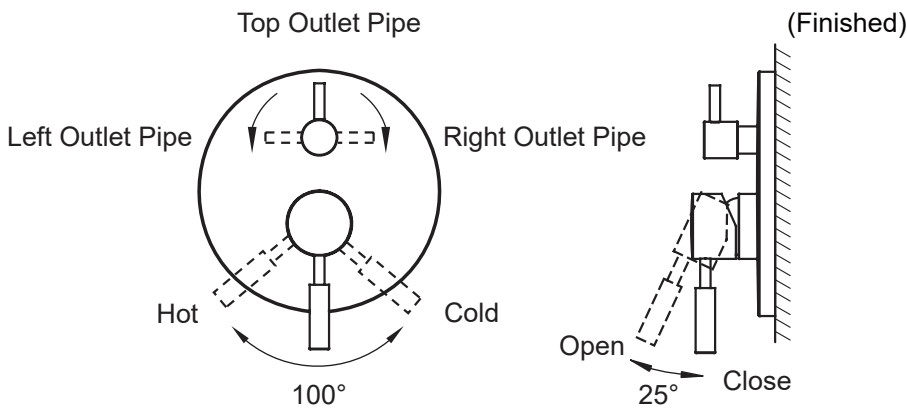

(Rough-in Dimensions):
(Unit): mm

Item No.	FB85251C-3A / 3-way (3-function)
Available Color	Chrome
Materials	Brass
Remark	—