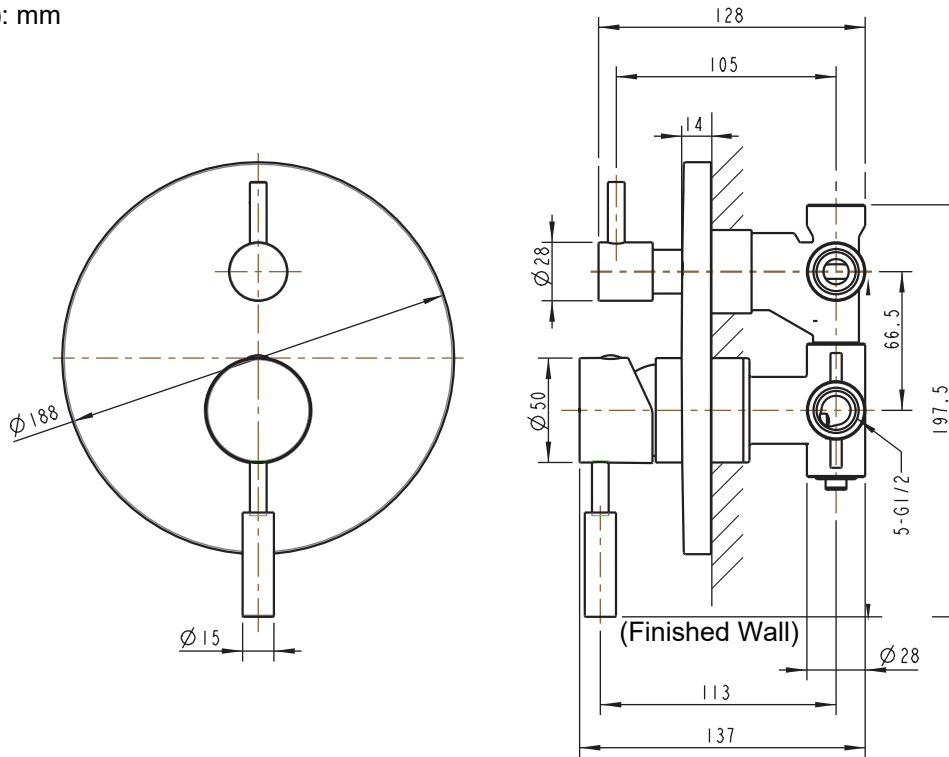

(Rough-in Dimensions):
(Unit): mm

Item No.	FB85251C-3A / 3-way (3-function)
Available Color	Chrome
Materials	Brass
Remark	—