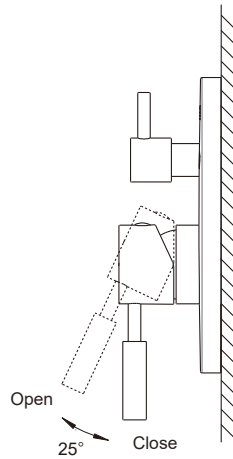

(Rough-in Dimensions):
(Unit): mm

Item No.	FB85251C-2A-ENG / Built-in Bath & Shower Mixer Body Set (2-function)
Color	Chrome
Materials	Brass
Recommended pressure	1-5bar