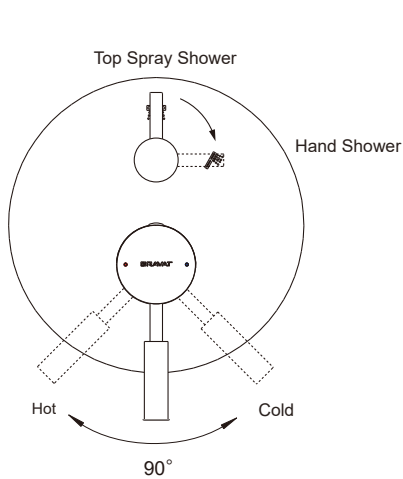

(Rough-in Dimensions):
(Unit): mm

Item No.	FB85251C-2A-ENG / Built-in Bath & Shower Mixer Body Set (2-function)
Color	Chrome
Materials	Brass
Recommended pressure	1-5bar