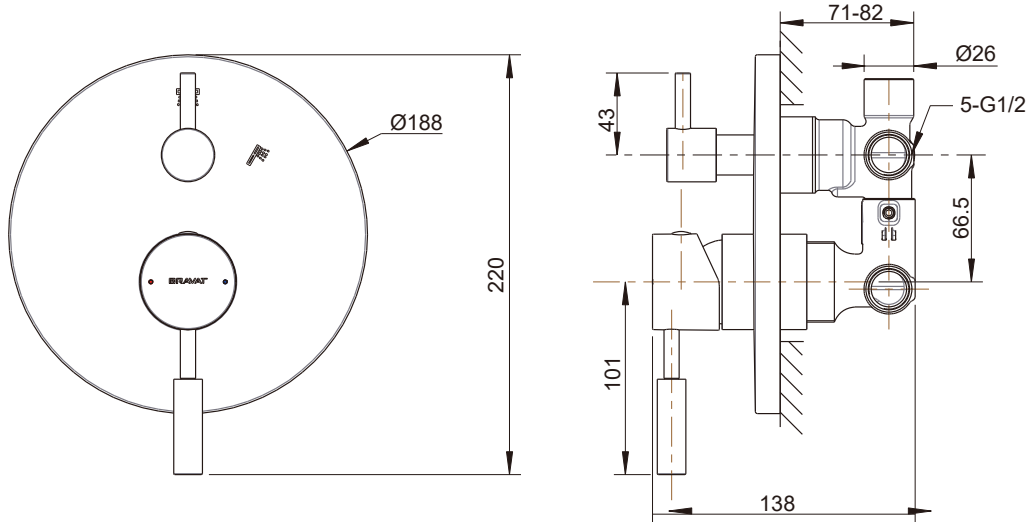

(Rough-in Dimensions):
(Unit): mm

Item No.	FB85251C-2A-ENG / Built-in Bath & Shower Mixer Body Set (2-function)
Color	Chrome
Materials	Brass
Recommended pressure	1-5bar