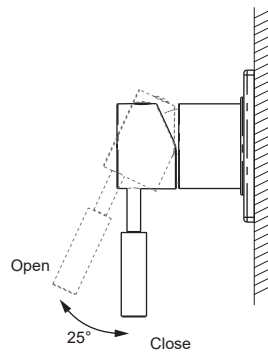

(Rough-in Dimensions):
(Unit): mm

Item No.	FB85151C-A
Available Color	Chrome
Materials	Brass
Cartridge	—
Aerator	—
Standard pressure	min. 0.05 MPa—recommended 0.1 – 0.5 MPa
Warning	—