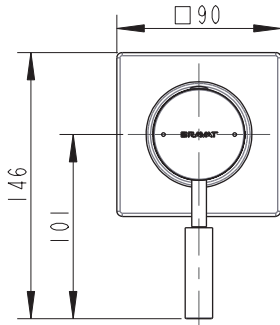

(Rough-in Dimensions):
(Unit): mm

Item No.	FB85151C-A
Available Color	Chrome
Materials	Brass
Cartridge	—
Aerator	—
Standard pressure	min. 0.05 MPa—recommended 0.1 – 0.5 MPa
Warning	—