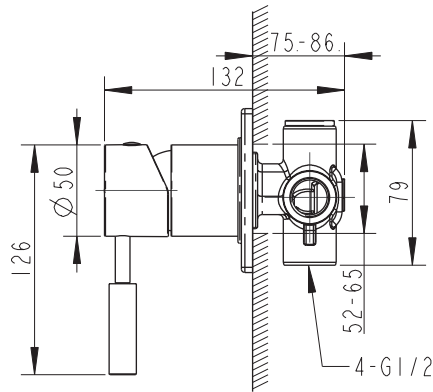

(Rough-in Dimensions):
(Unit): mm

Item No.	FB85151C-A
Available Color	Chrome
Materials	Brass
Cartridge	—
Aerator	—
Standard pressure	min. 0.05 MPa—recommended 0.1 – 0.5 MPa
Warning	—