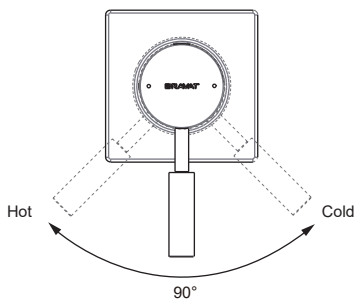

(Rough-in Dimensions):
(Unit): mm

Item No.	FB85151C-A
Available Color	Chrome
Materials	Brass
Cartridge	—
Aerator	—
Standard pressure	min. 0.05 MPa—recommended 0.1 – 0.5 MPa
Warning	—