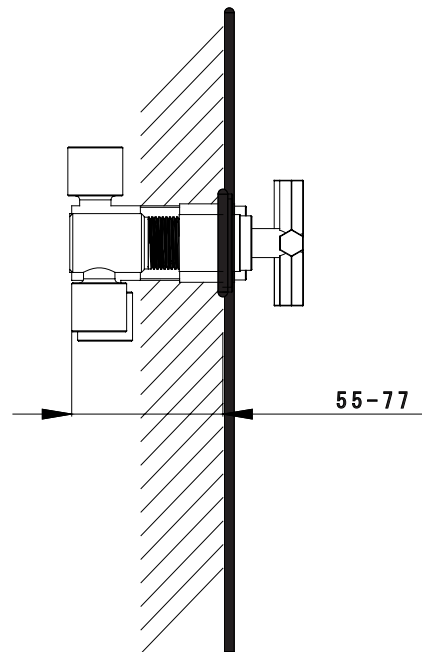

(Rough-In Dimensions):
(Unit):mm

Item No.	FB82650C-D
Available Color	Chrome
Materials	Brass
Remarks	Can match with different shower and spout set