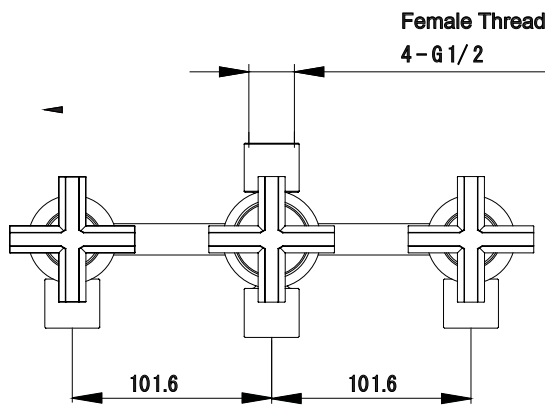

(Rough-In Dimensions):
(Unit):mm

Item No.	FB82650C-D
Available Color	Chrome
Materials	Brass
Remarks	Can match with different shower and spout set