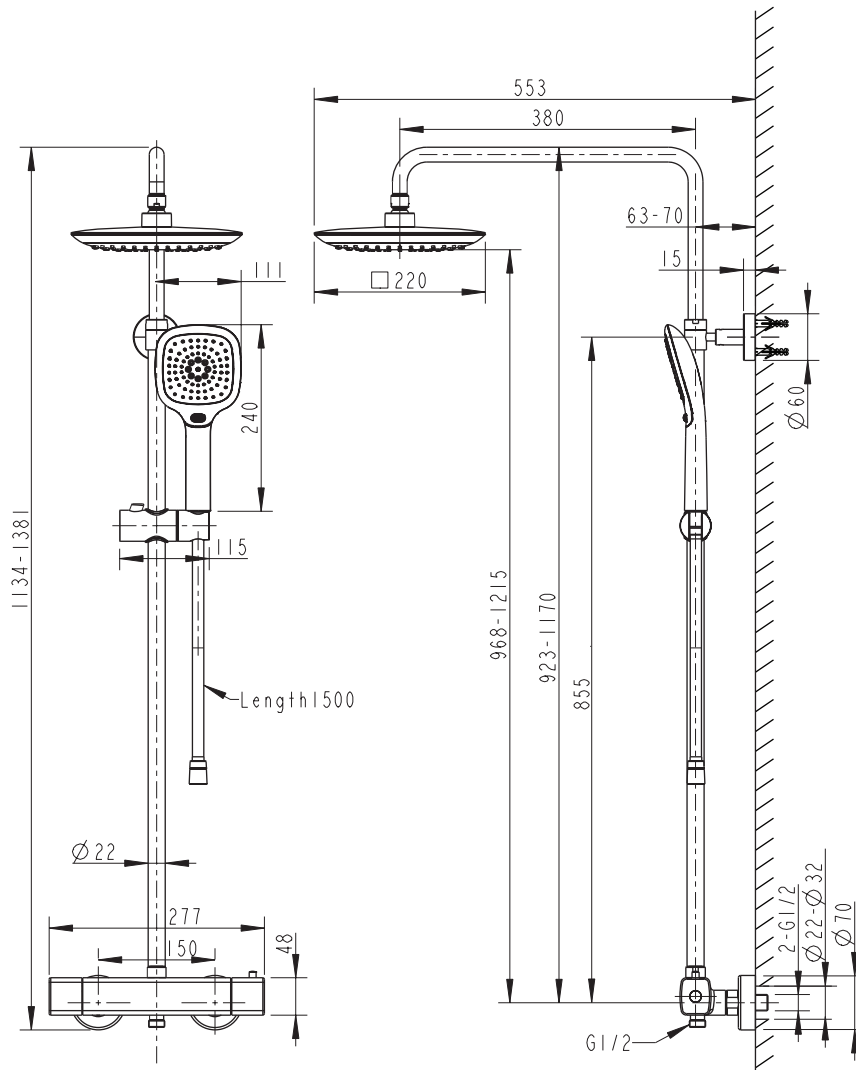

(Rough-in Dimensions):
(Unit): mm

Item No.	F999153CP-A1
Available Color	Chrome
Materials	Brass
Cartridge	Fluhs thermostatic cartridge
Aerator	—
Standard pressure	min. 0.05 MPa—recommended 0.1 – 0.5 MPa
Warning	—