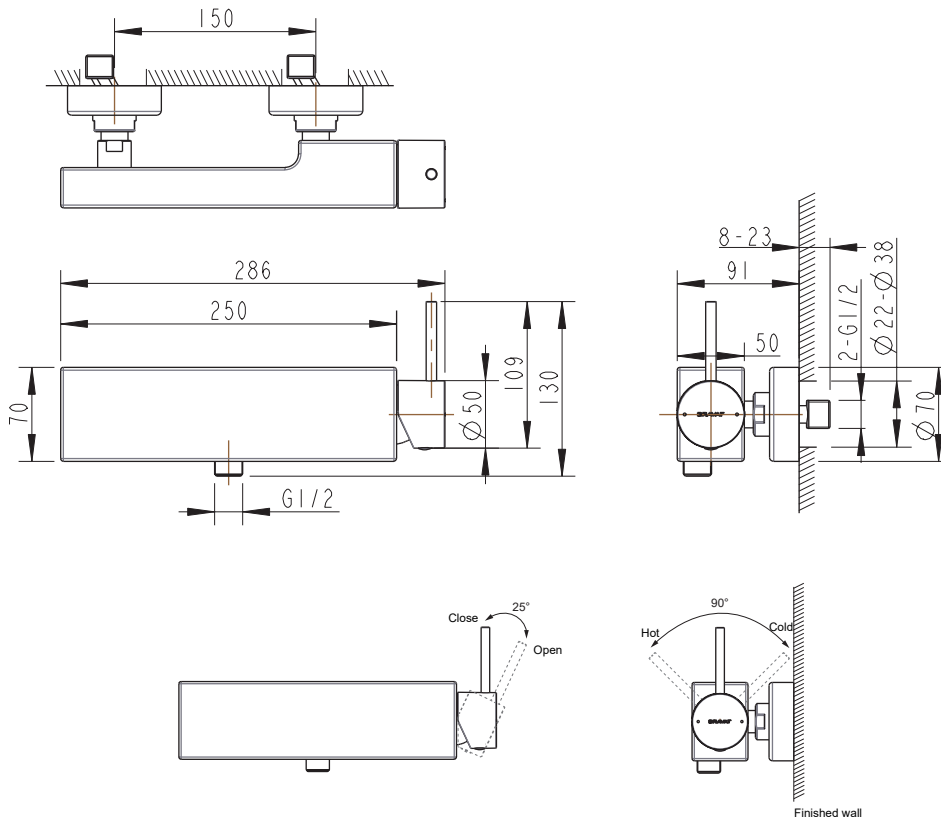

(Rough-in Dimensions):  
(Unit): mm

F96061C-01

F96061K-01

Item No.	F96061C-01 / F96061K-01
Available Color	Chrome / Black
Materials	Brass
Cartridge	Kerox 40mm Ceramic Cartridge
Aerator	—
Standard pressure	min. 0.05 MPa—recommended 0.1 – 0.5 MPa    Flow Rate: 12L/min @ 0.3MPa
Warning	—