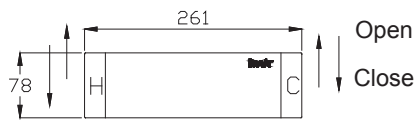

(Rough-In Dimensions):
(Unit):mm

Item No.	F93572C-01
Available Color	Chrome
Materials	Brass
Remark	Can match with different shower set