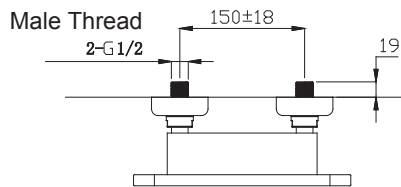

(Rough-In Dimensions):
(Unit):mm

Item No.	F93572C-01
Available Color	Chrome
Materials	Brass
Remark	Can match with different shower set