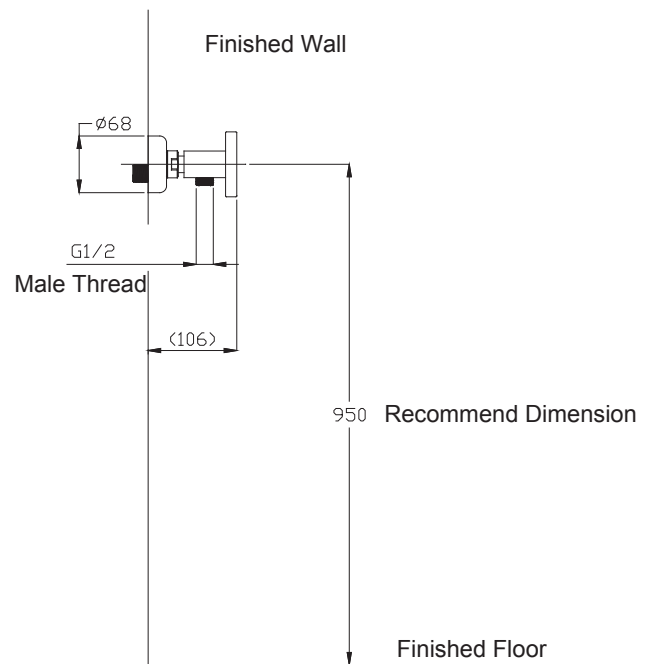

(Rough-In Dimensions):
(Unit):mm

Item No.	F93572C-01
Available Color	Chrome
Materials	Brass
Remark	Can match with different shower set